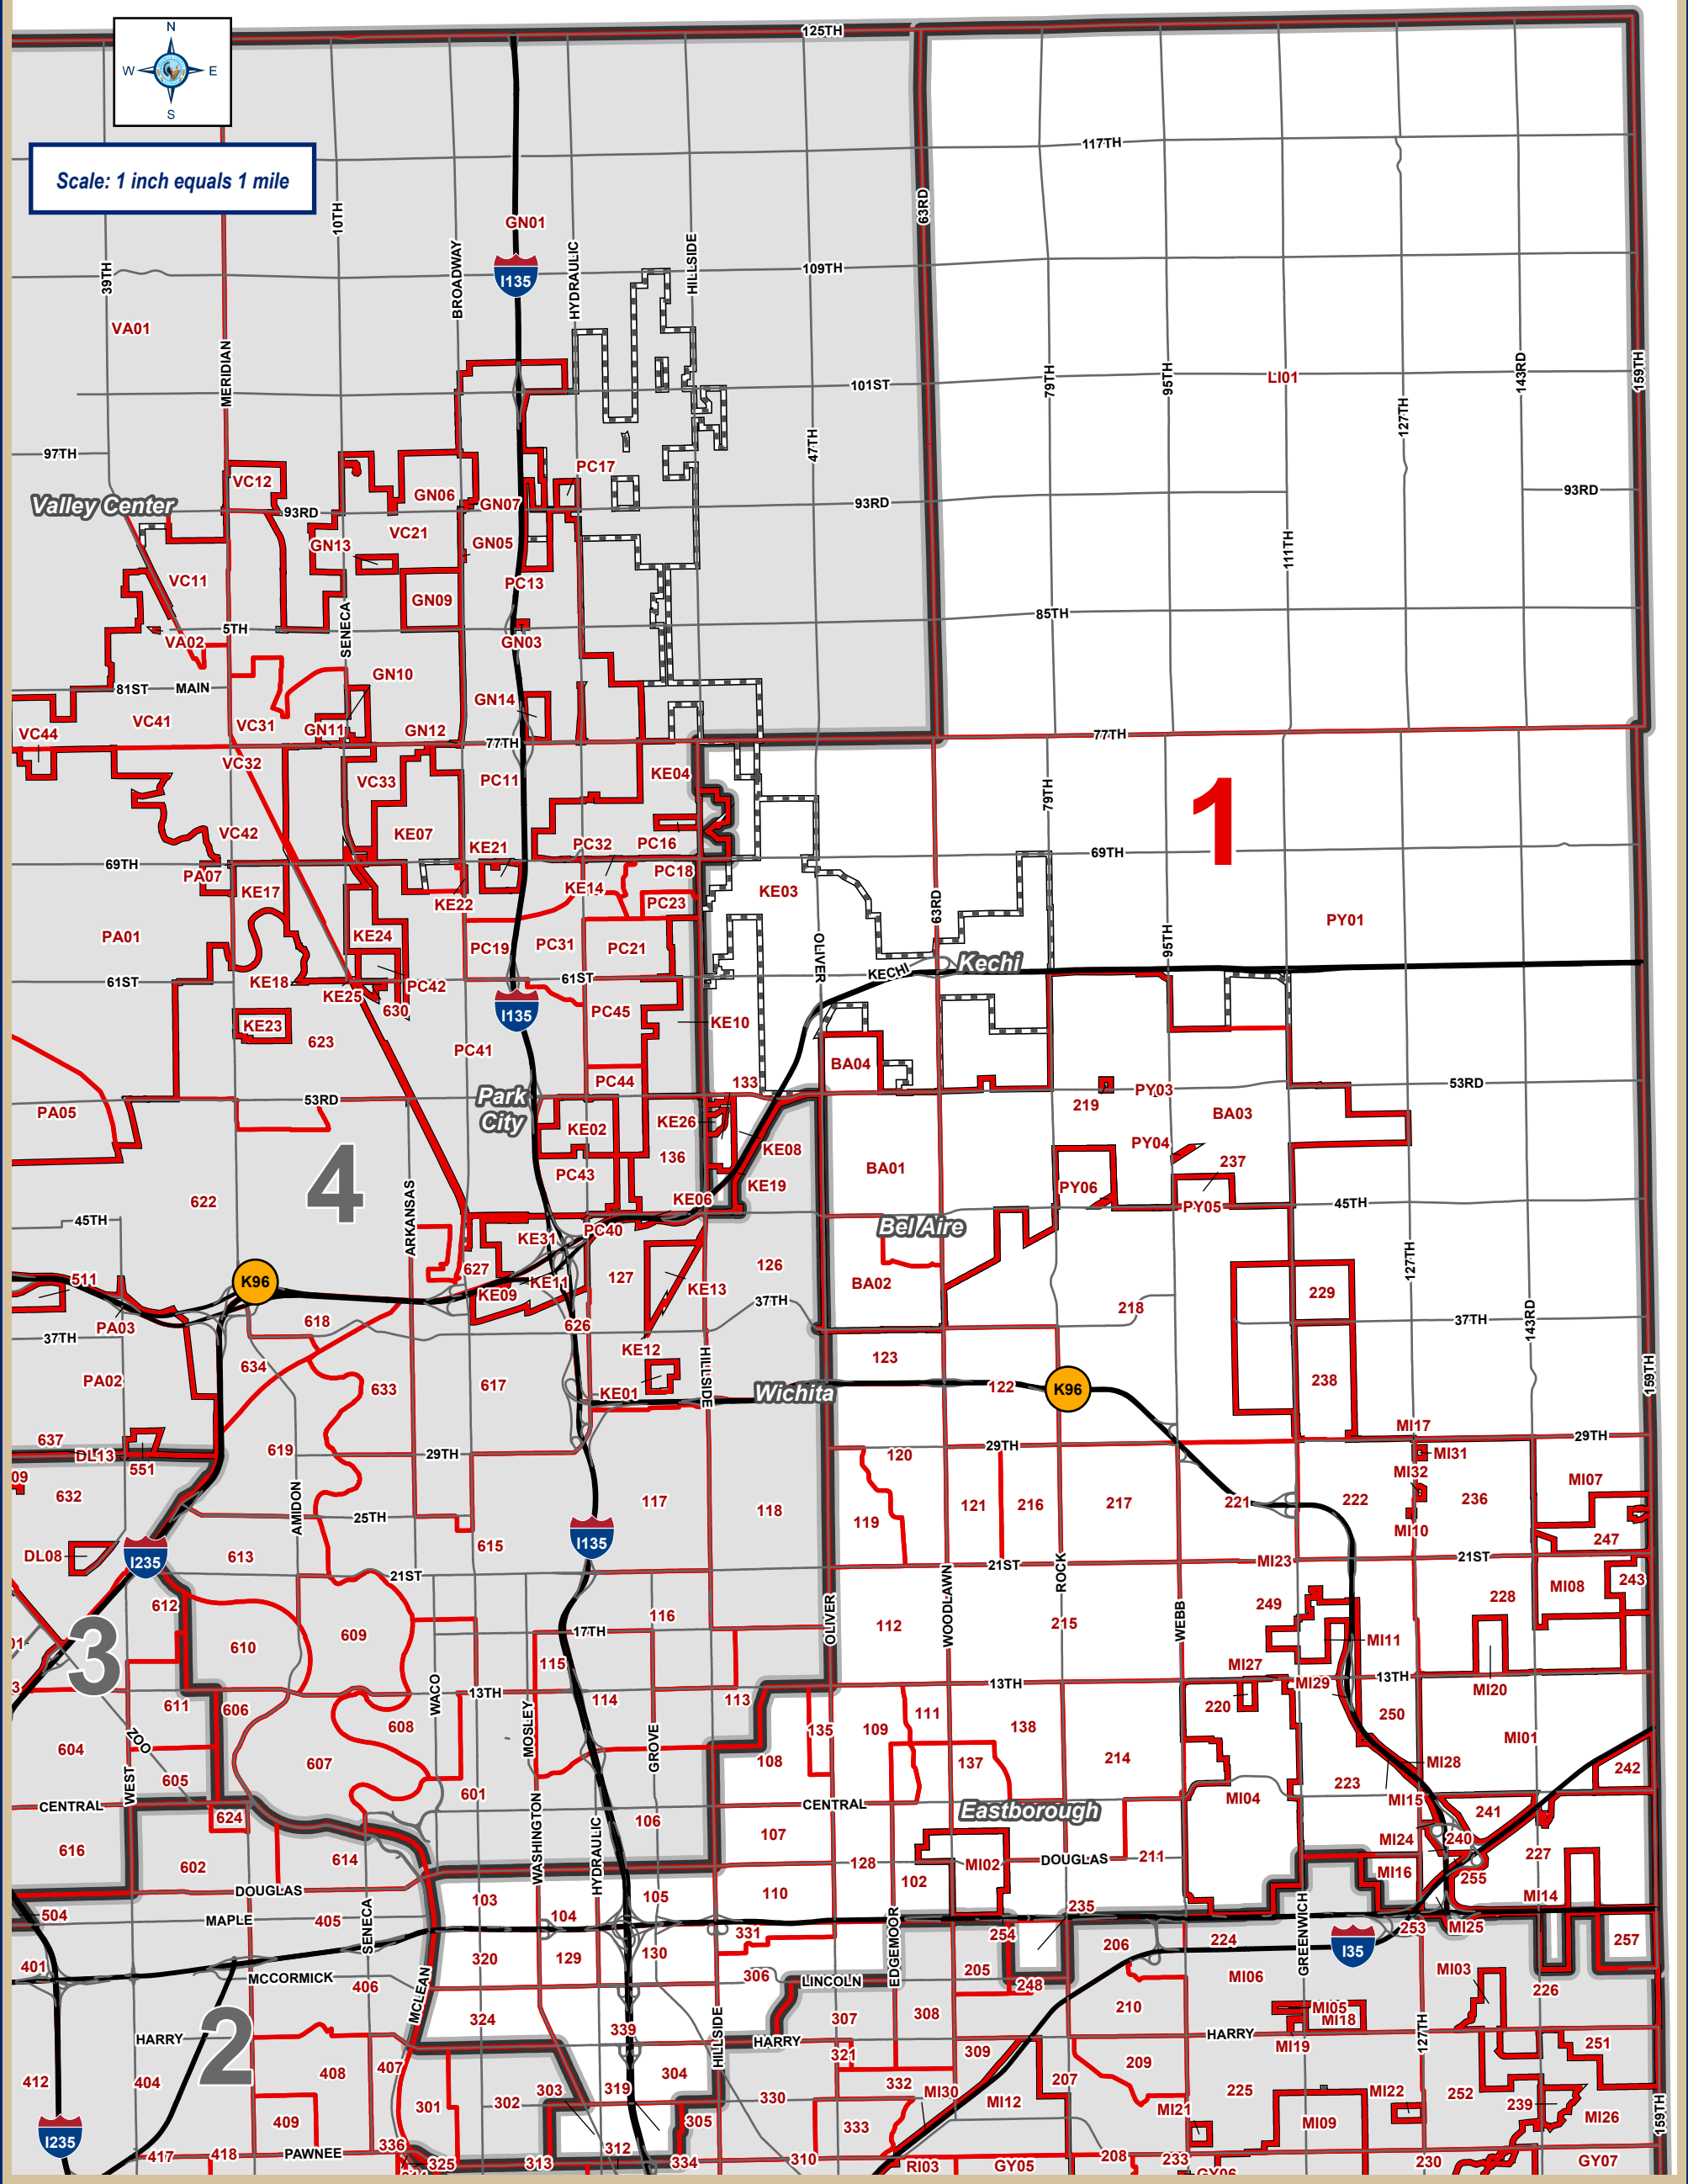

Scale: 1 inch equals 1 mile

# County Commission District 1 Voter Precincts

Sedgwick County, Kansas

It is understood that the Sedgwick County GIS, Division of Information and Operations and the Sedgwick County Elections Office, has no indication or reason to believe that there are inaccuracies in information incorporated in the base map.  
The GIS personnel make no warranty or representation, either expressed or implied, with respect to the information or the data displayed.