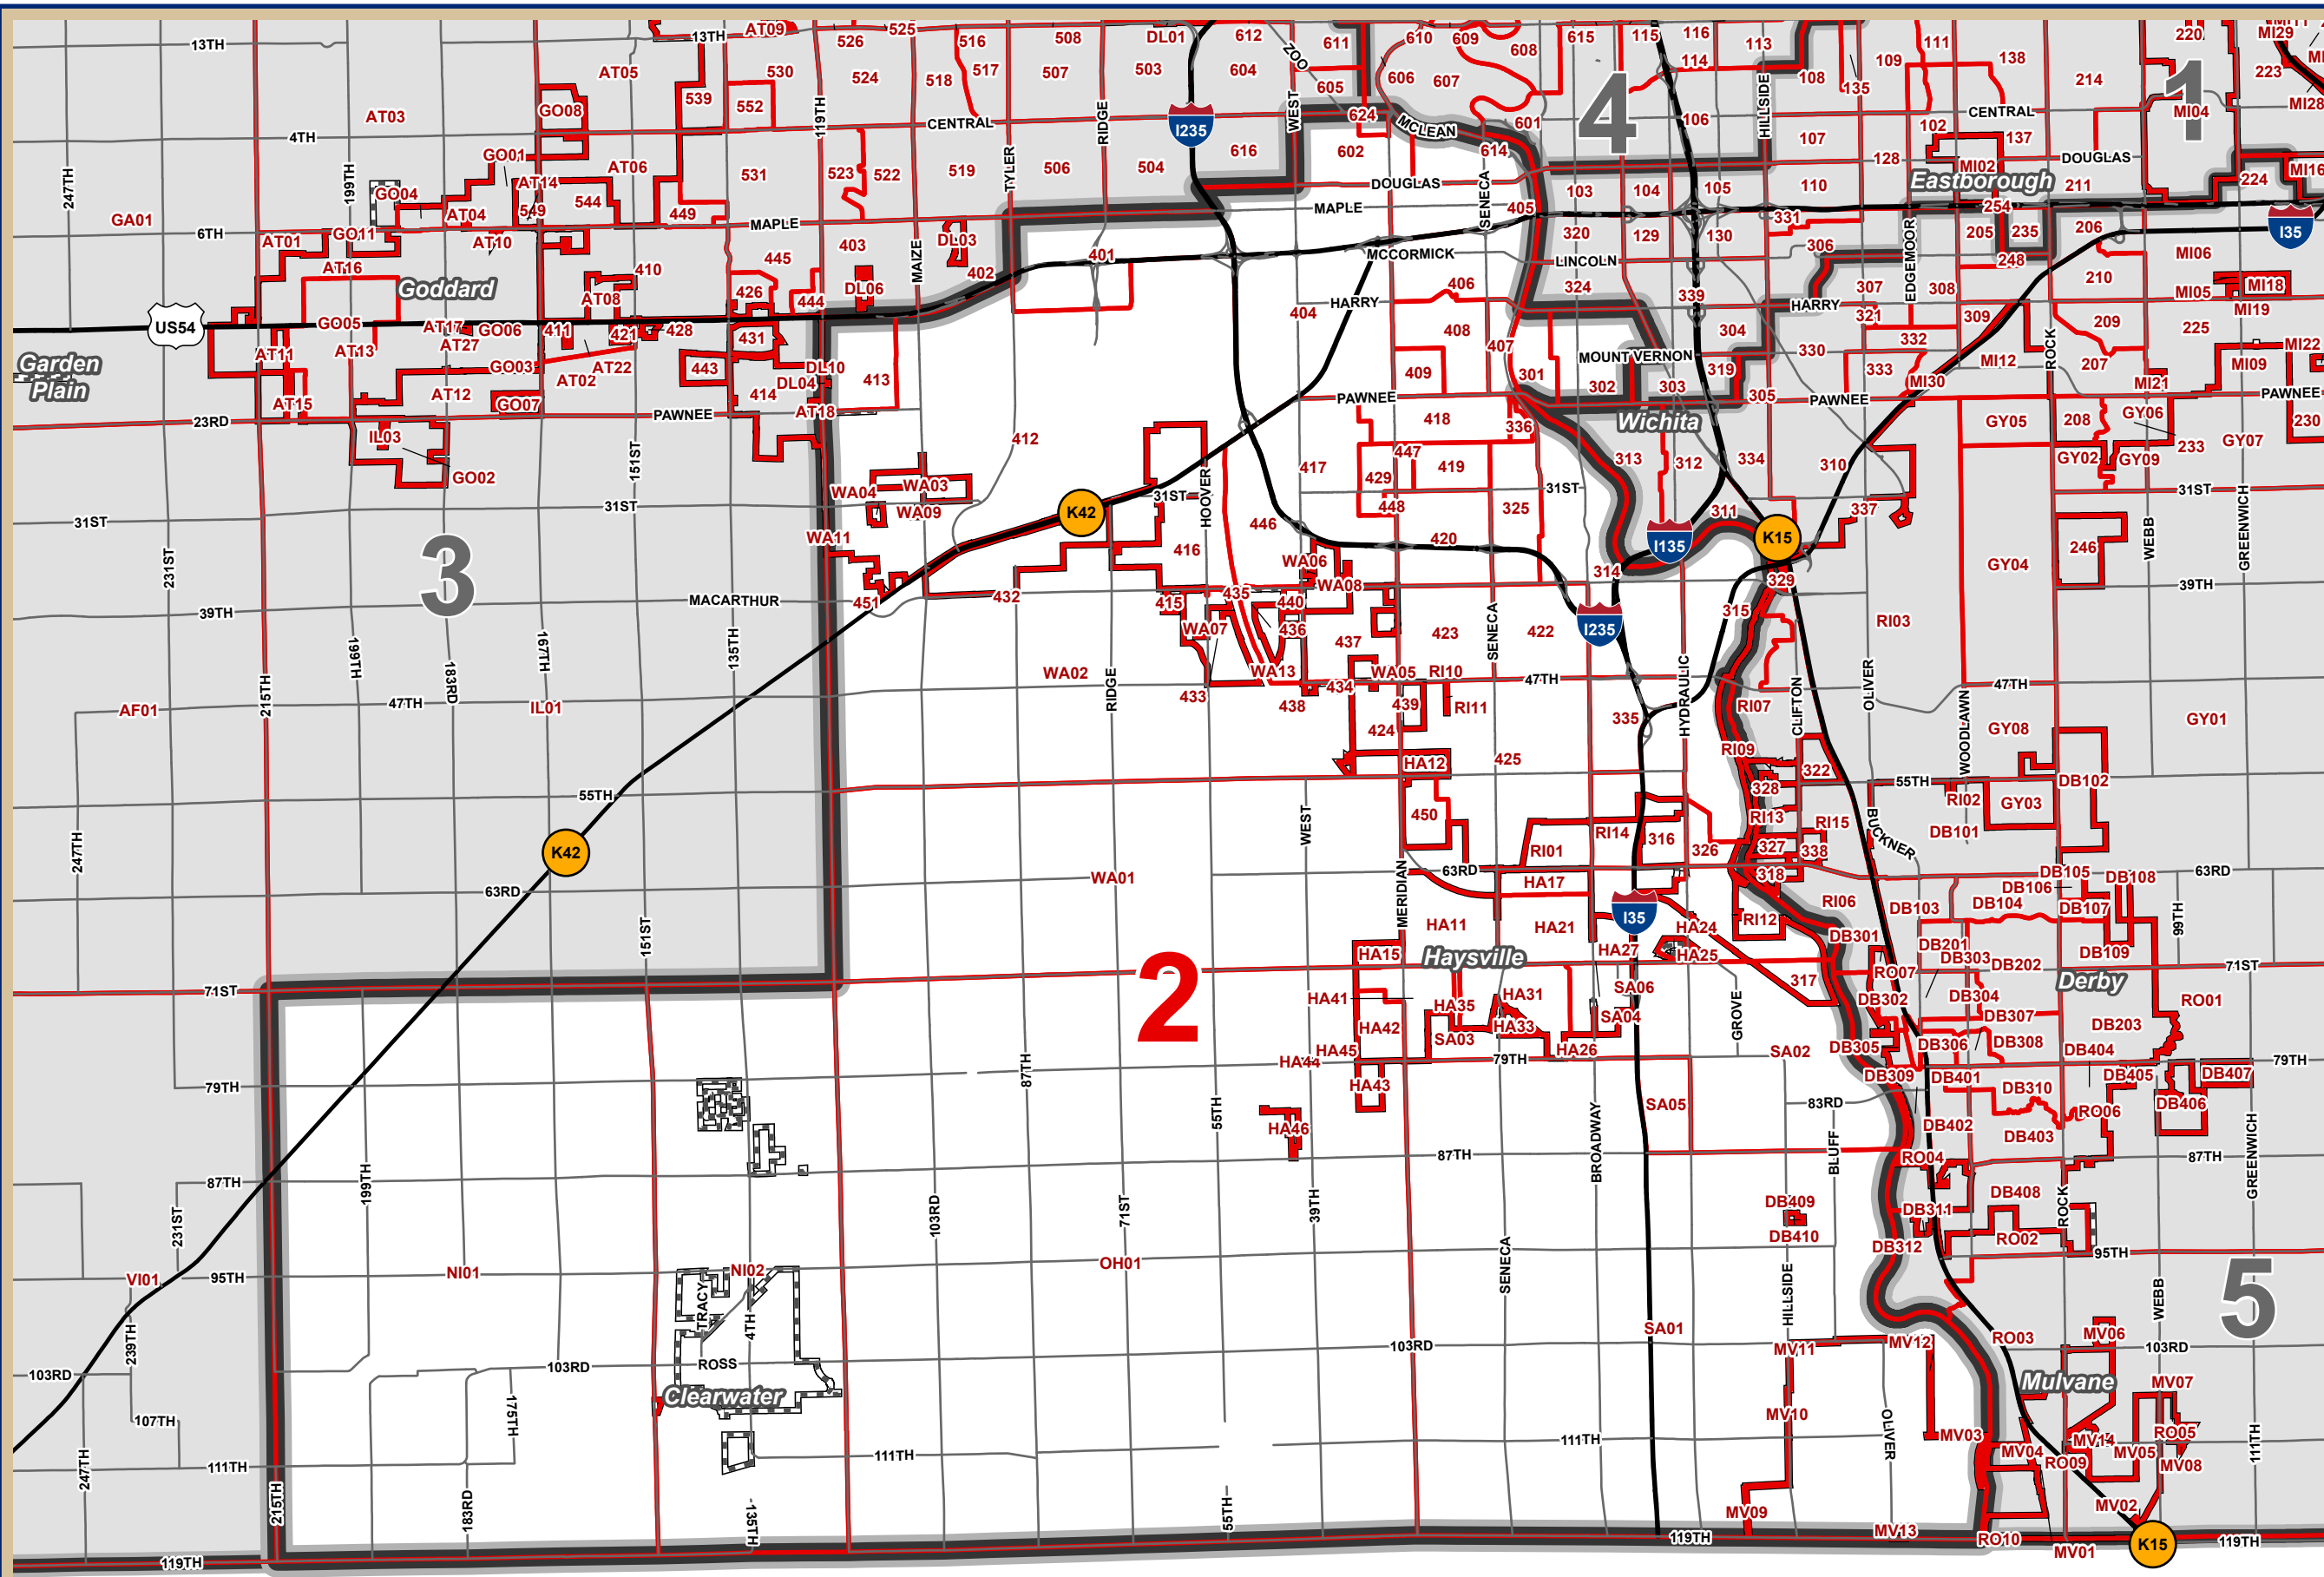

County Commission District 2 Voter Precincts

Sedgwick County, Kansas

Scale: 1 inch equals 1 mile

It is understood that the Sedgwick County GIS, Division of Information and Operations, has no indication or reason to believe that there are inaccuracies in information incorporated in the base map. The GIS personnel make no warranty or representation, either expressed or implied, with respect to the information or the data displayed.