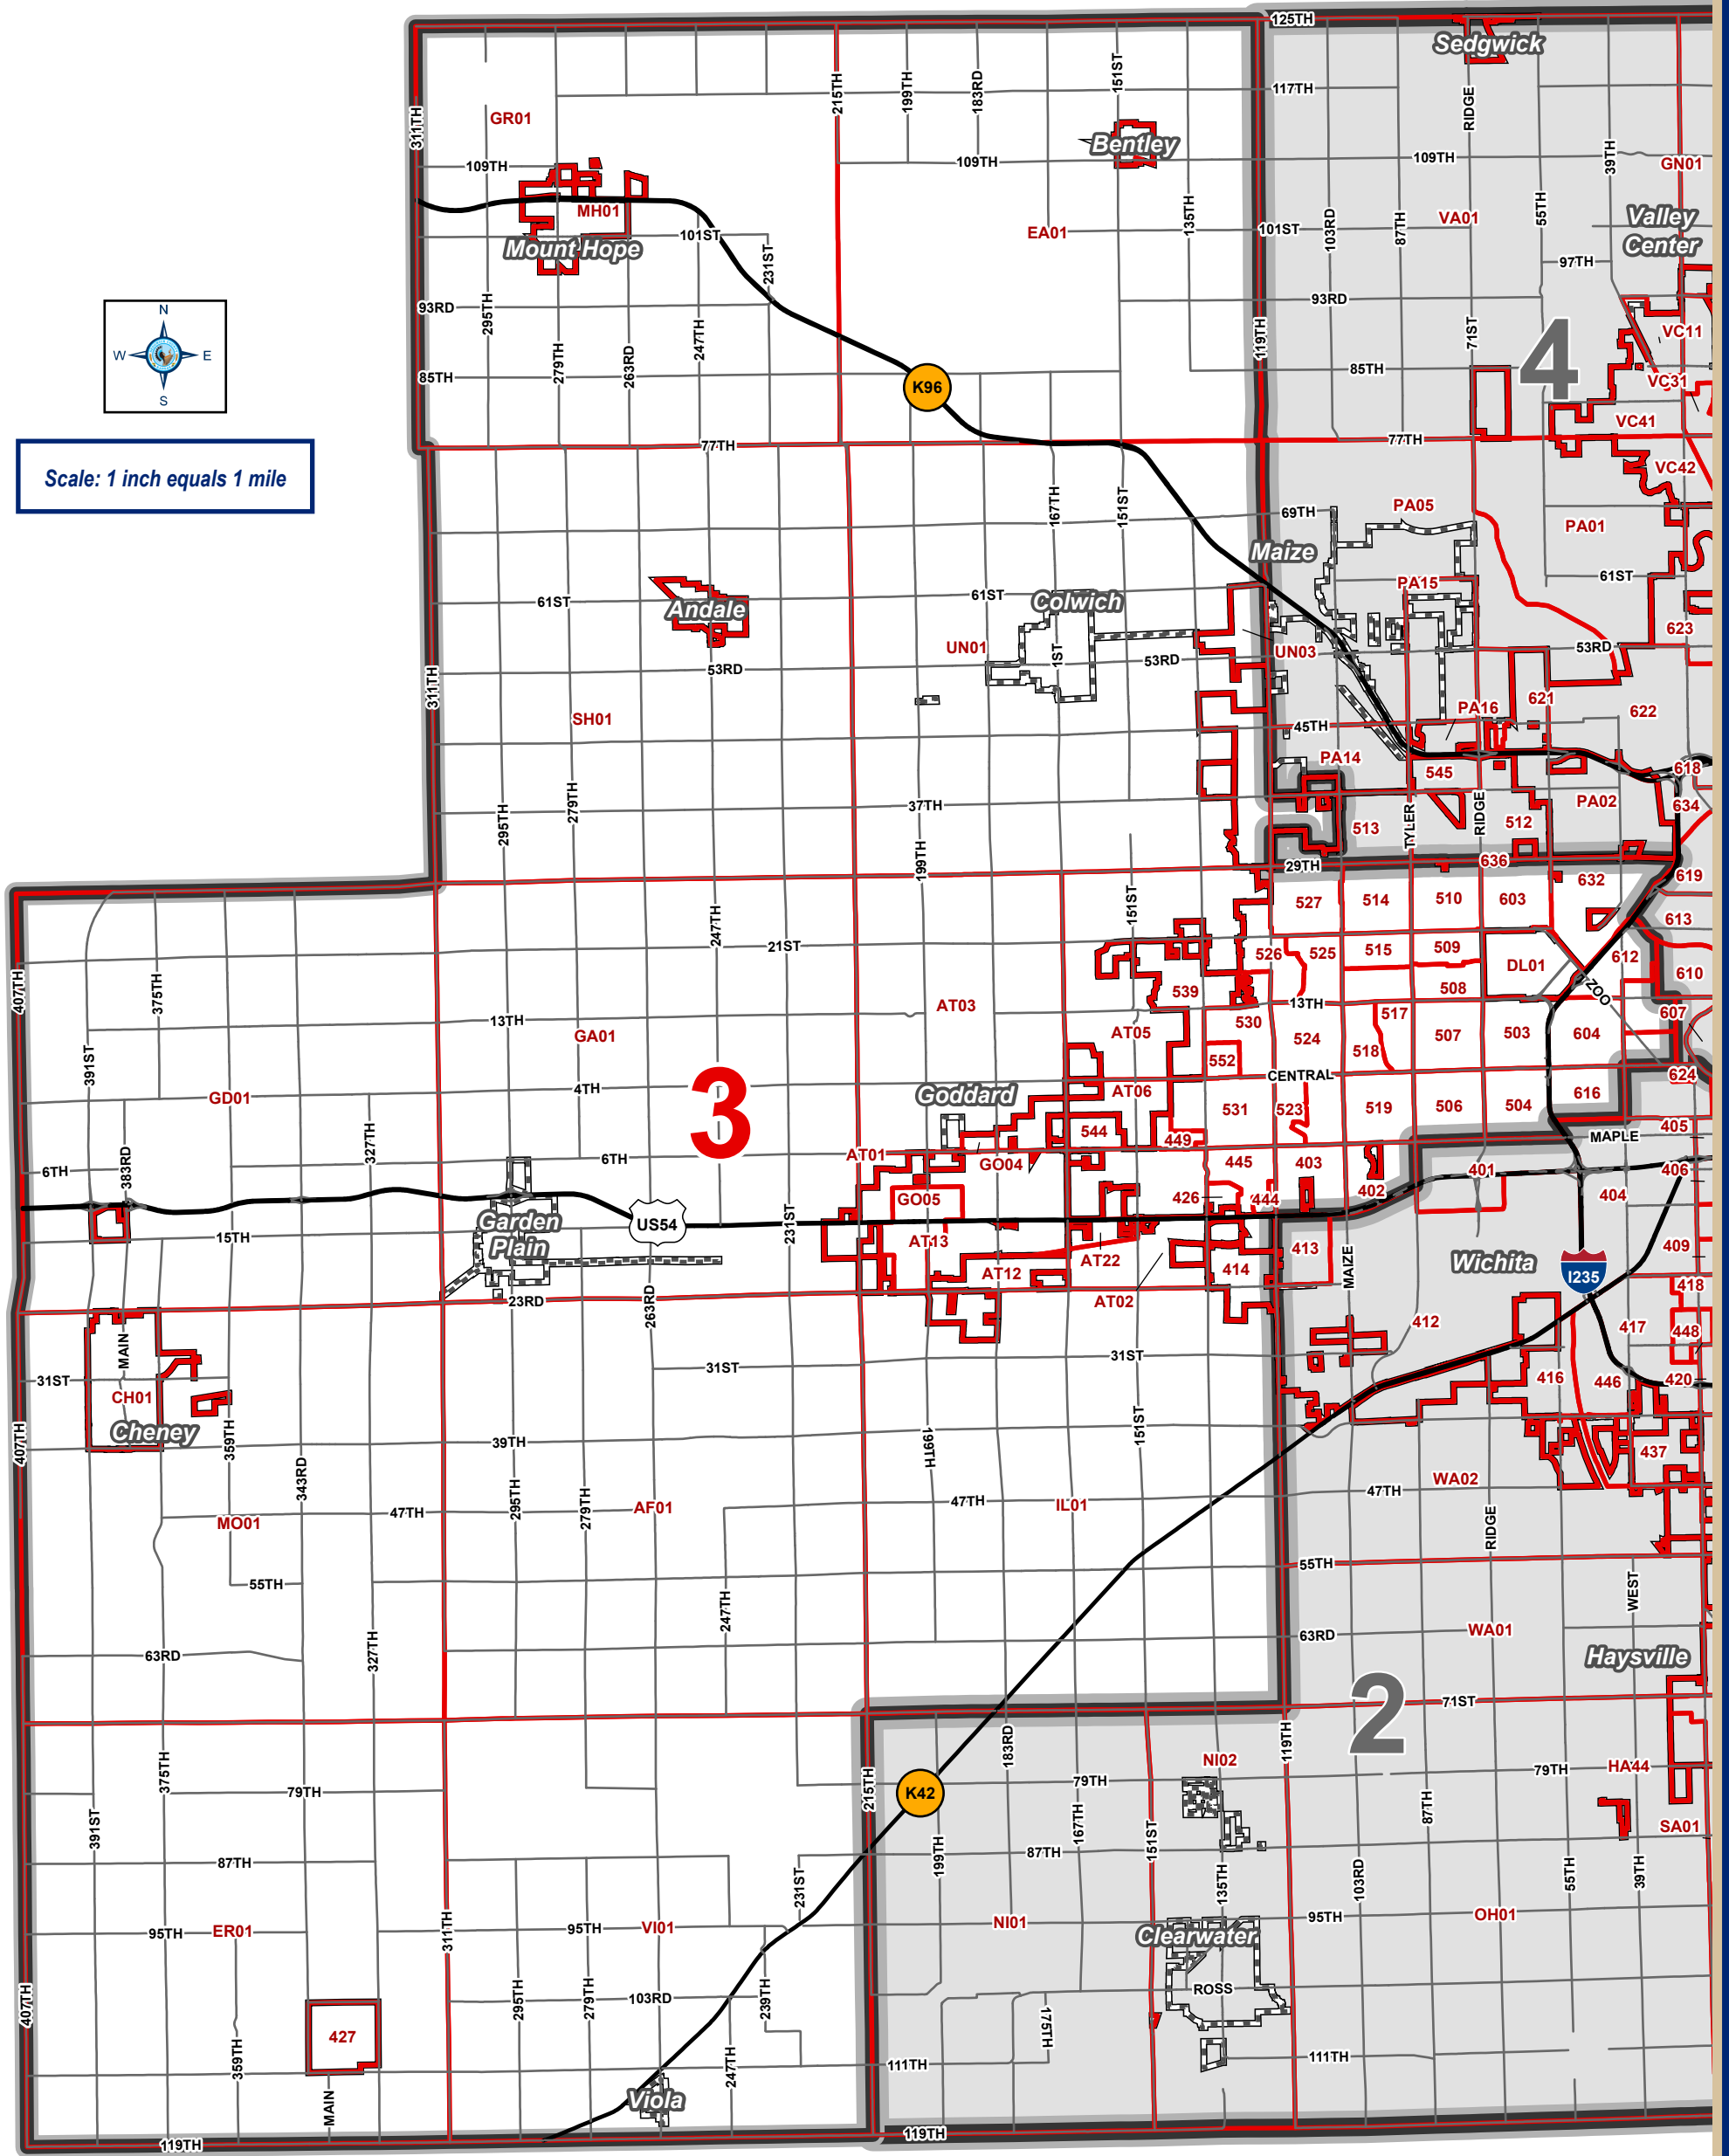

Scale: 1 inch equals 1 mile

County Commission District 3 Voter Precincts

Sedgwick County, Kansas

It is understood that the Sedgwick County GIS, Division of Information and Operations and the Sedgwick County Elections Office, has no indication or reason to believe that there are inaccuracies in information incorporated in the base map.