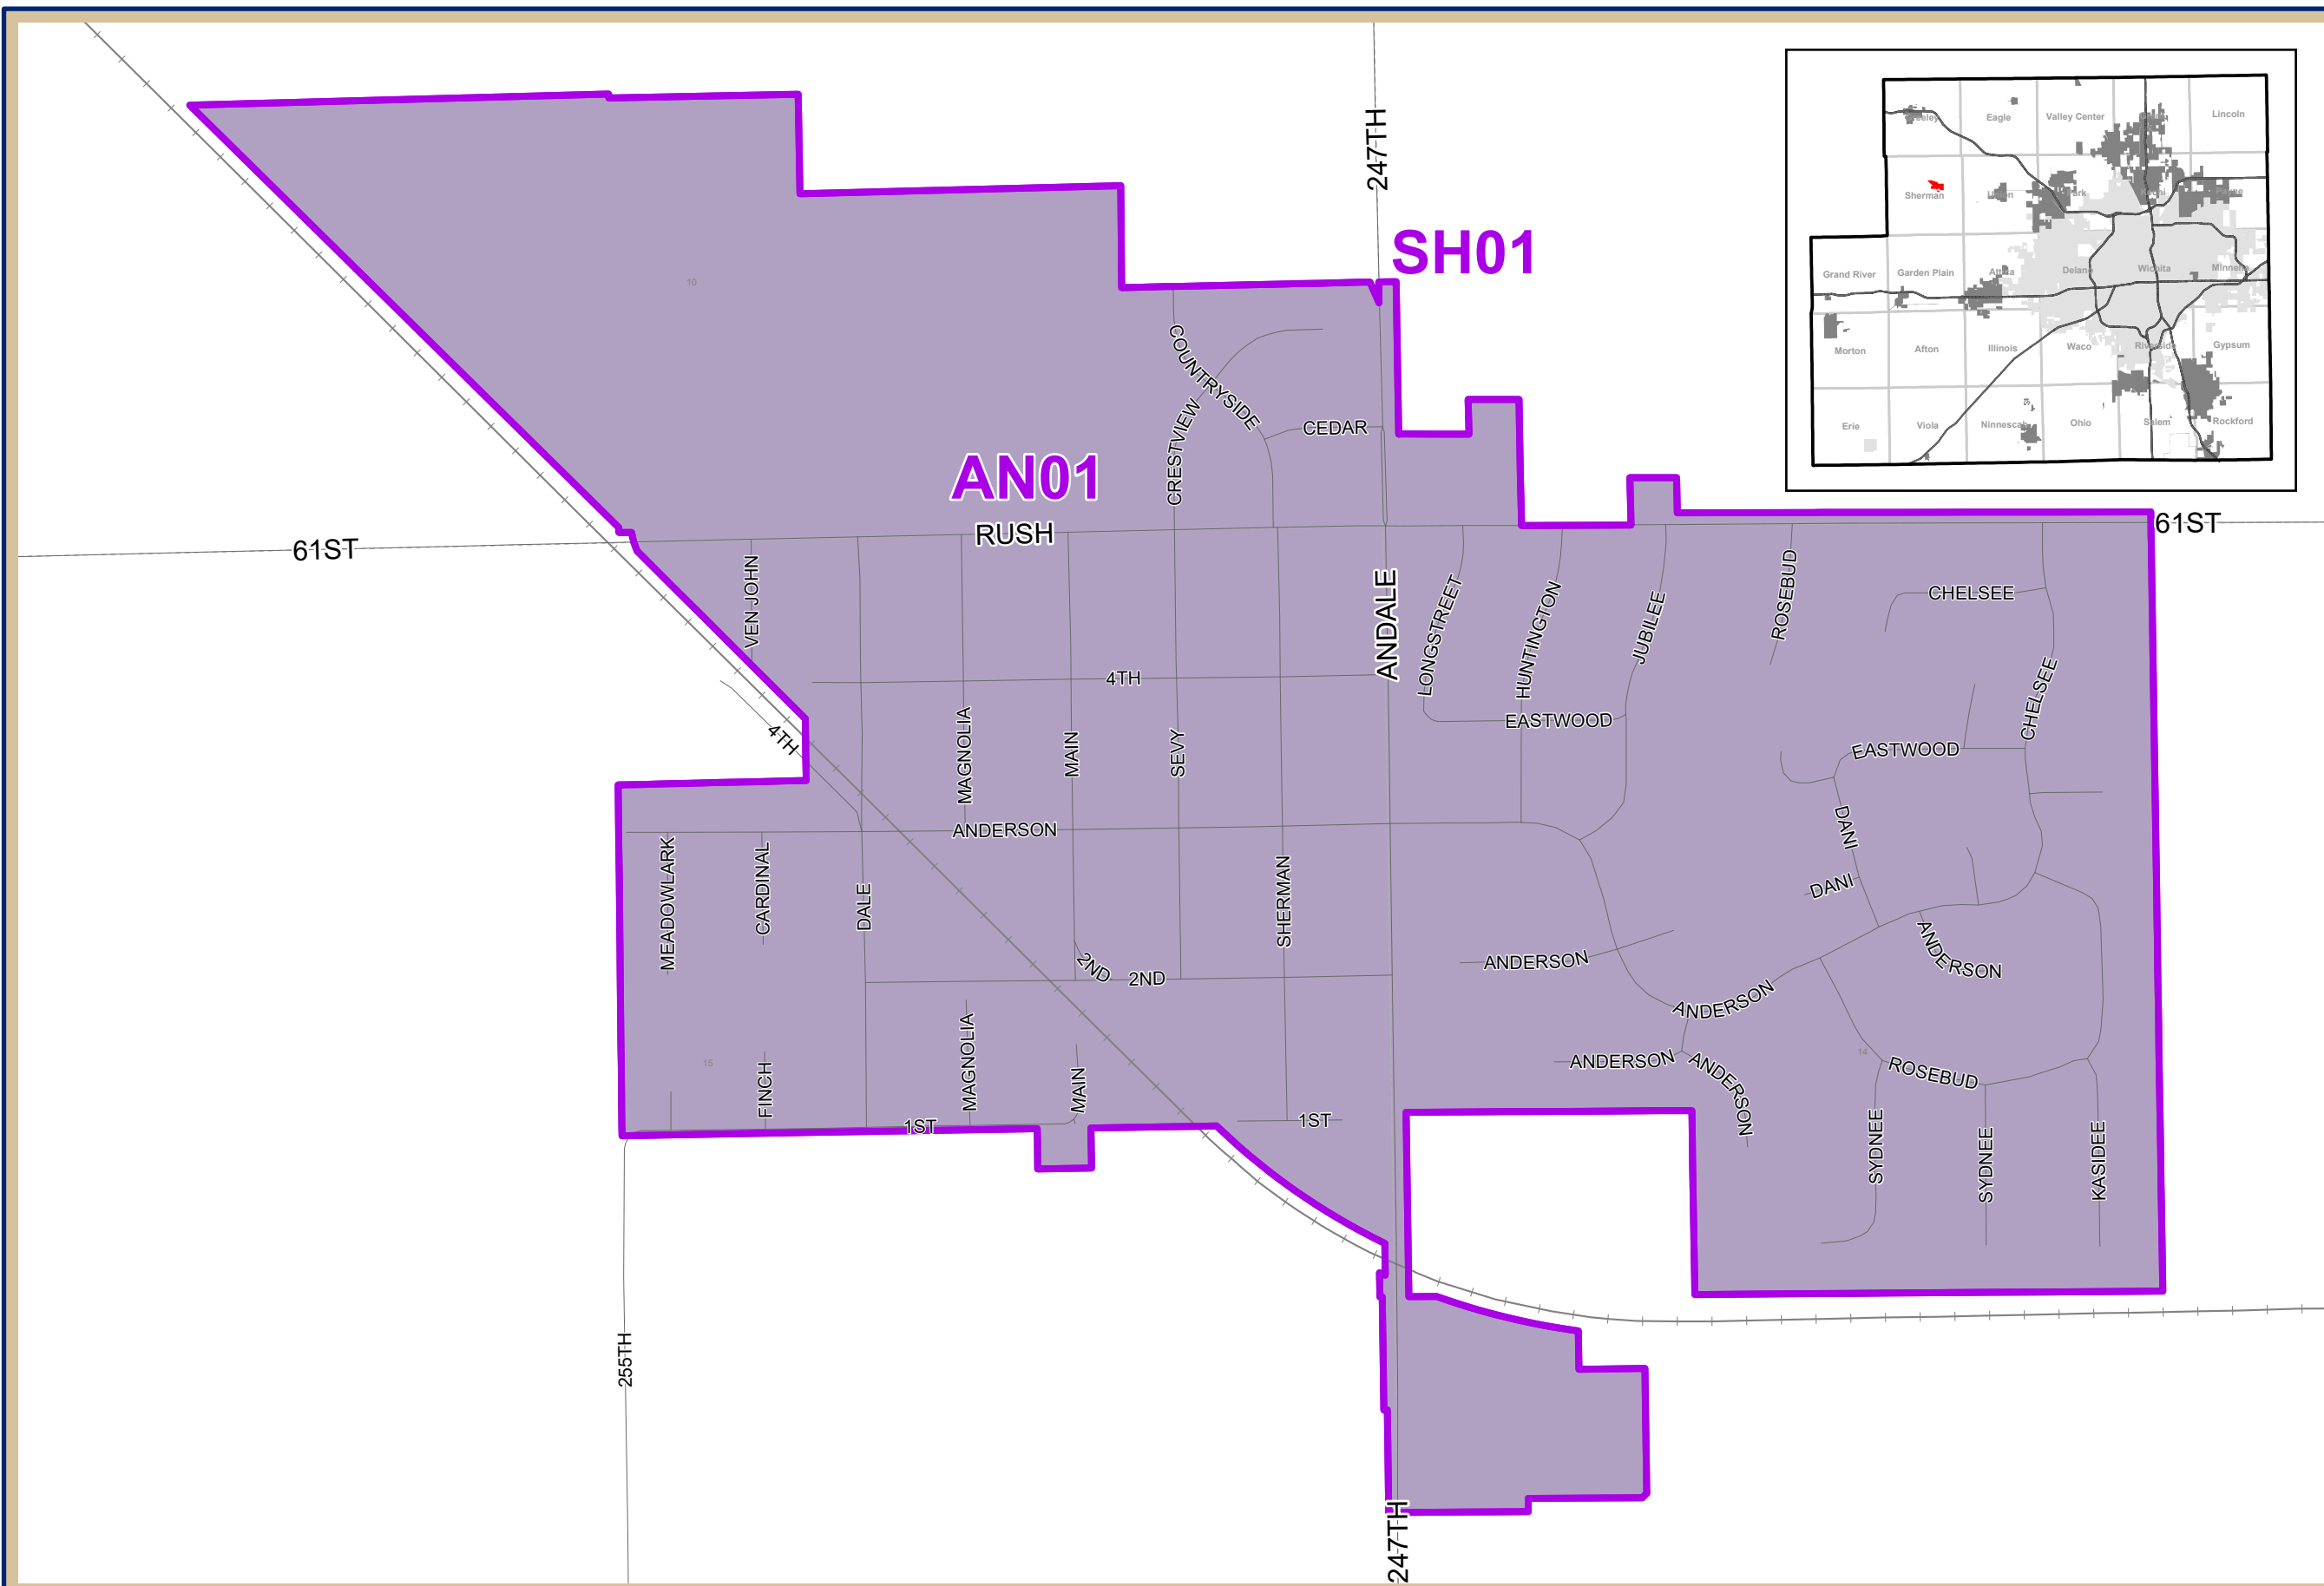

City of Andale

Sedgwick County, Kansas

Legend

- Voter Precincts
- Townships
- Sections
- Roads
- Railroads
- Water Bodies
- Andale

Scale: 1 inch equals 500 feet

Date: 4/23/2026

It is understood that the Sedgwick County GIS, Division of Information and Operations, has no indication or reason to believe that there are inaccuracies in information incorporated in the base map.

The GIS personnel make no warranty or representation, either expressed or implied, with respect to the information or the data displayed.

Note: City council members are elected at large.
Entire city lies within a single voter precinct (SH01).