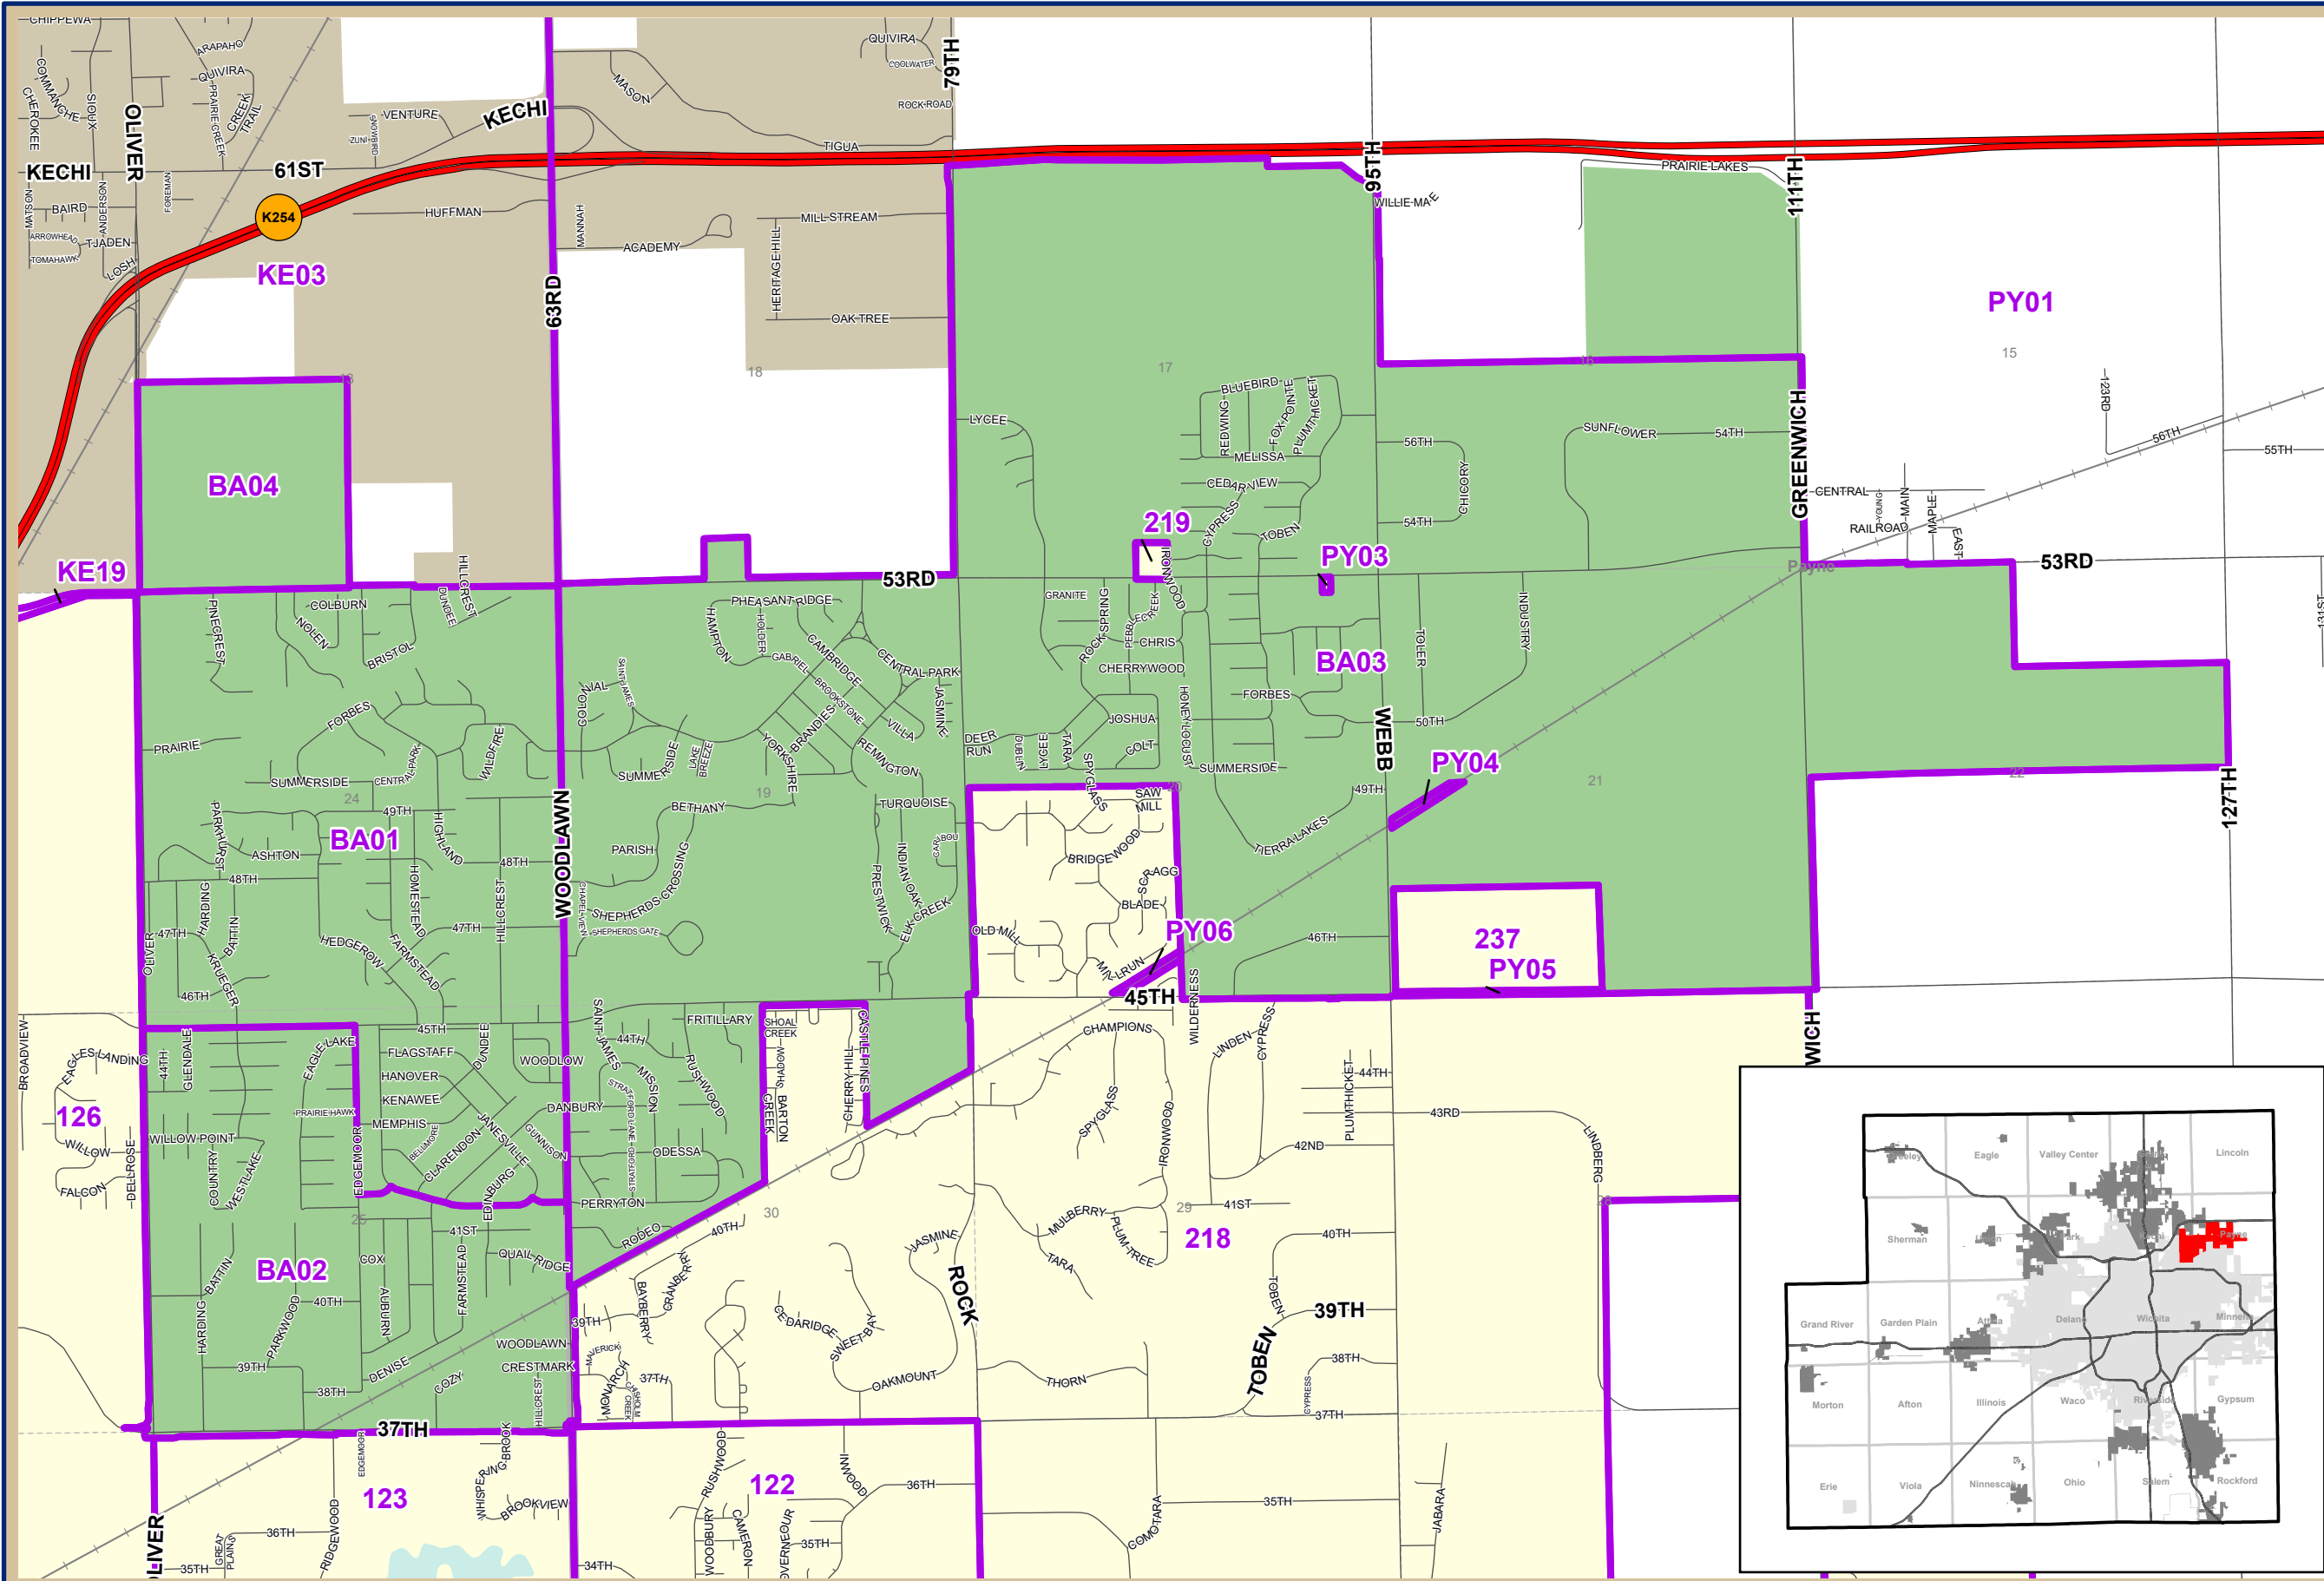

City of Bel Aire

Sedgwick County, Kansas

Legend

- Voter Precincts
- Townships
- Sections
- State Highway
- Local Roads
- Railroads
- Water Bodies
- Bel Aire
- Kechi
- Wichita

Scale: 1 inch equals .50 miles

Date: 4/23/2026

It is understood that the Sedgwick County GIS, Division of Information and Operations, has no indication or reason to believe that there are inaccuracies in information incorporated in the base map.

The GIS personnel make no warranty or representation, either expressed or implied, with respect to the information or the data displayed.

Note: City council members are elected at large.