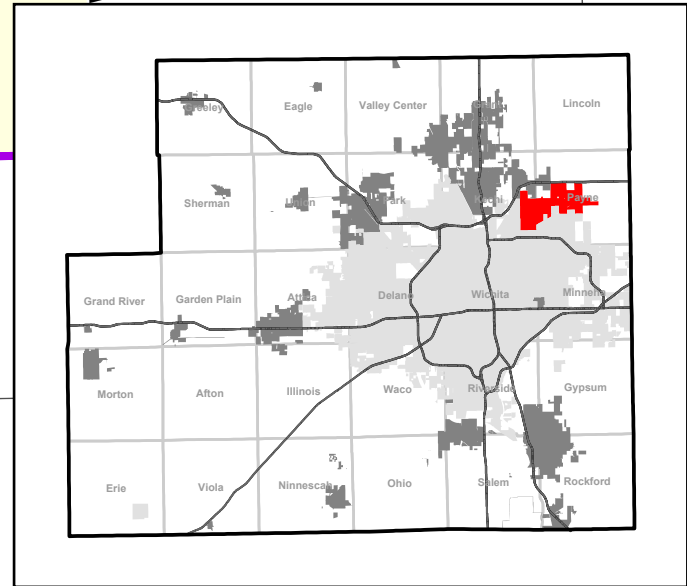

City of Bel Aire

Sedgwick County, Kansas

Legend

- Voter Precincts
- Townships
- Sections
- State Highway
- Local Roads
- Railroads
- Water Bodies
- Bel Aire
- Kechi
- Wichita

Scale: 1 inch equals .50 miles

Date: 4/23/2026

It is understood that the Sedgwick County GIS, Division of Information and Operations, has no indication or reason to believe that there are inaccuracies in information incorporated in the base map.

The GIS personnel make no warranty or representation, either expressed or implied, with respect to the information or the data displayed.

Note: City council members are elected at large.