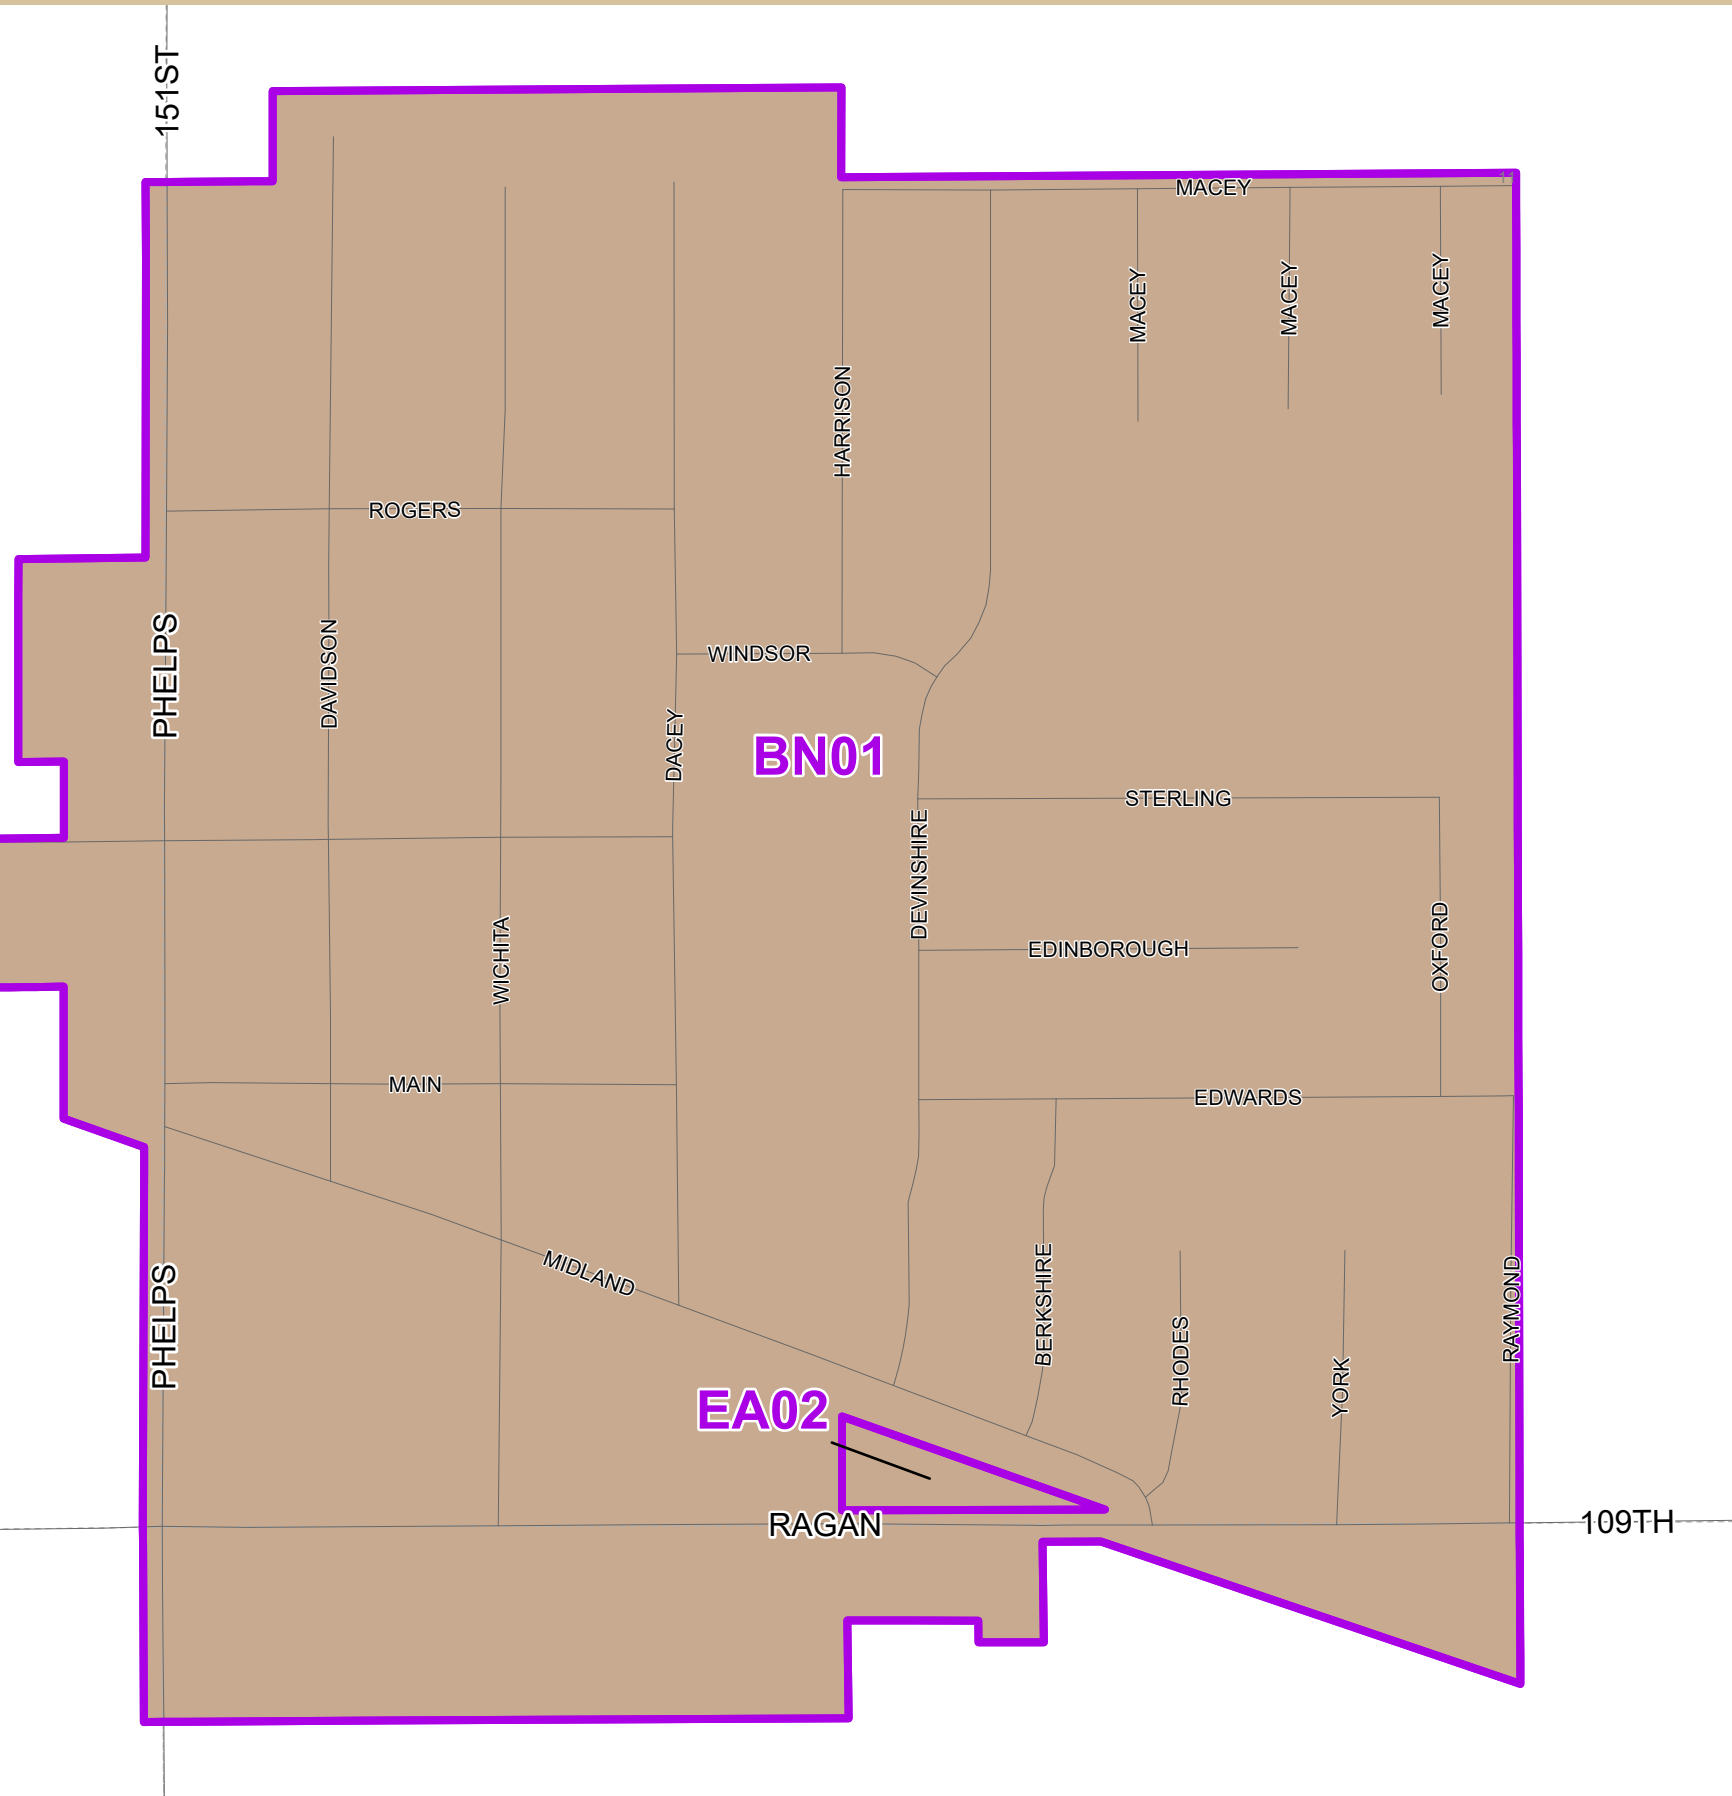

City of Bentley

Sedgwick County, Kansas

Legend

-  Voter Precincts
-  Townships
-  Sections
-  Roads
-  Railroads
-  Water Bodies
-  Bentley

Scale: 1 inch equals 500 feet

Date: 4/23/2026

It is understood that the Sedgwick County GIS, Division of Information and Operations, has no indication or reason to believe that there are inaccuracies in information incorporated in the base map. The GIS personnel make no warranty or representation, either expressed or implied, with respect to the information or the data displayed.

Note: City council members are elected at large.
Entire city lies within a single voter precinct (EA01).

SEDGWICK COUNTY
**Geographic
Information Services**

© 2026 Sedgwick County Kansas Government. All rights reserved.
File: X:\maps\quarterly_maps_arcpro\Elections.aprx