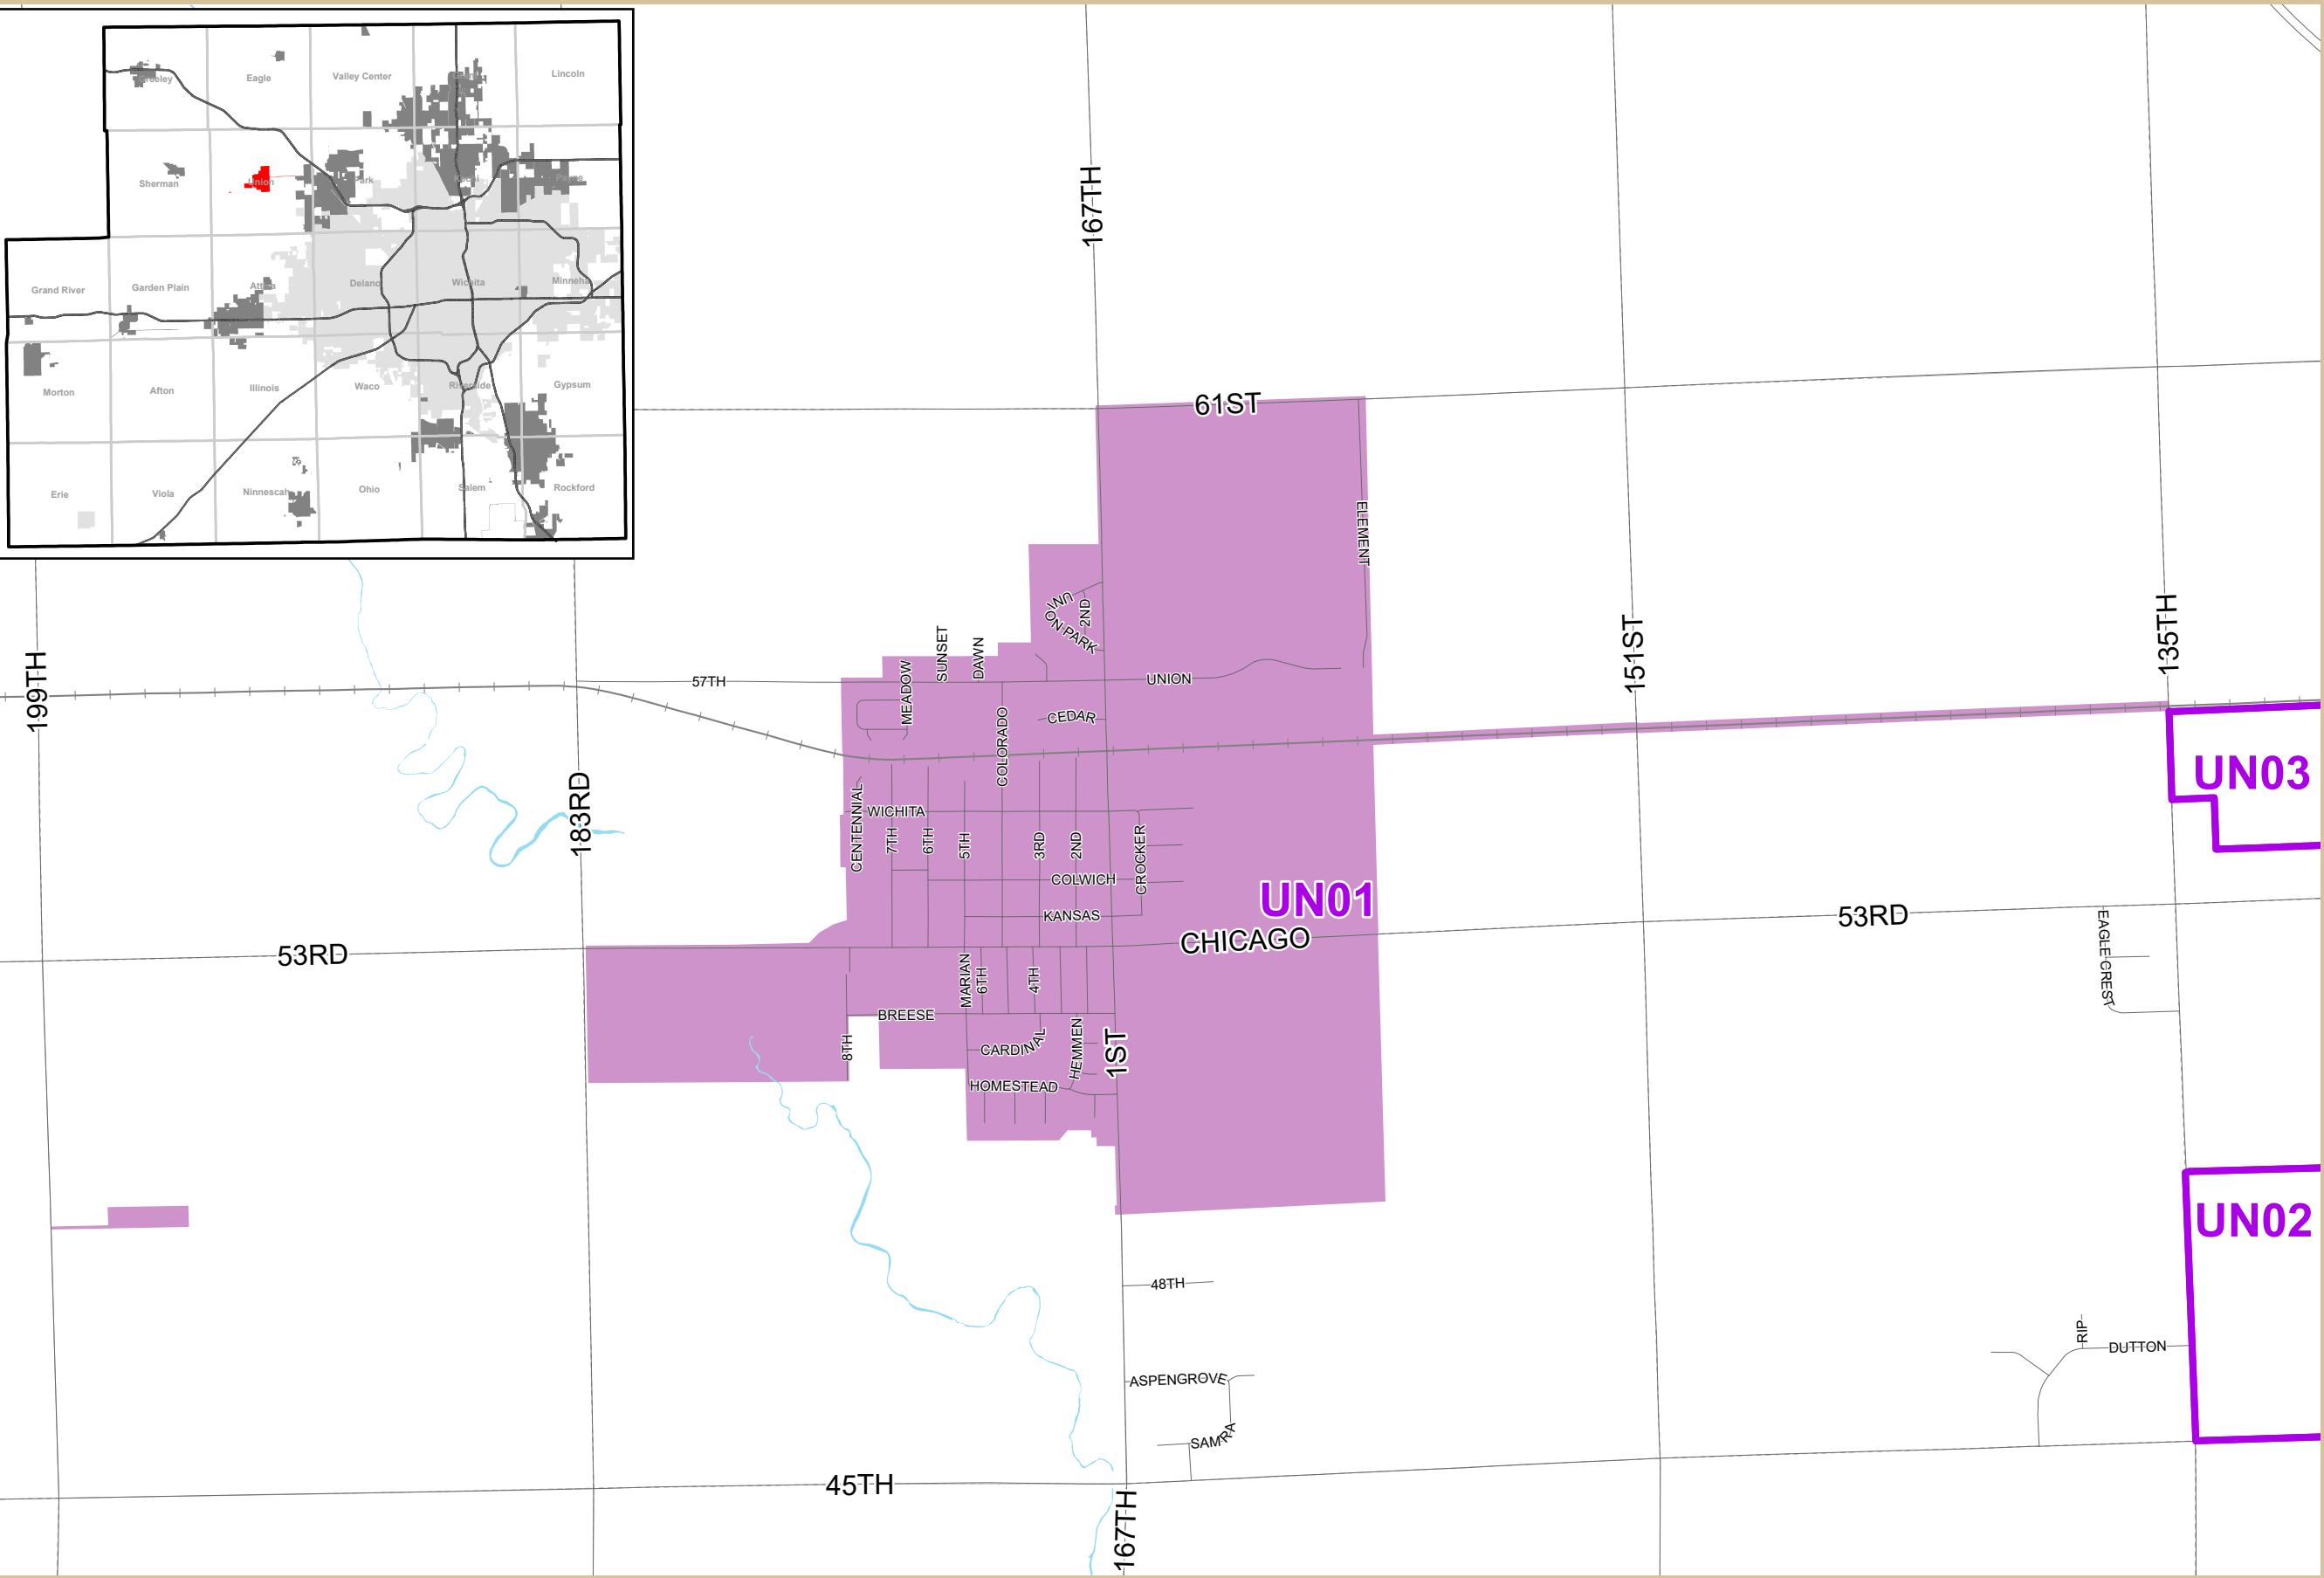

City of Colwich

Sedgwick County, Kansas

Legend

- Voter Precincts
- Townships
- Sections
- Roads
- Railroads
- Water Bodies
- Colwich

Scale: 1 inch equals 2,000 feet

Date: 4/23/2026

It is understood that the Sedgwick County GIS, Division of Information and Operations, has no indication or reason to believe that there are inaccuracies in information incorporated in the base map. The GIS personnel make no warranty or representation, either expressed or implied, with respect to the information or the data displayed.

Note: City council members are elected at large.
Entire city lies within a single voter precinct (UN01).