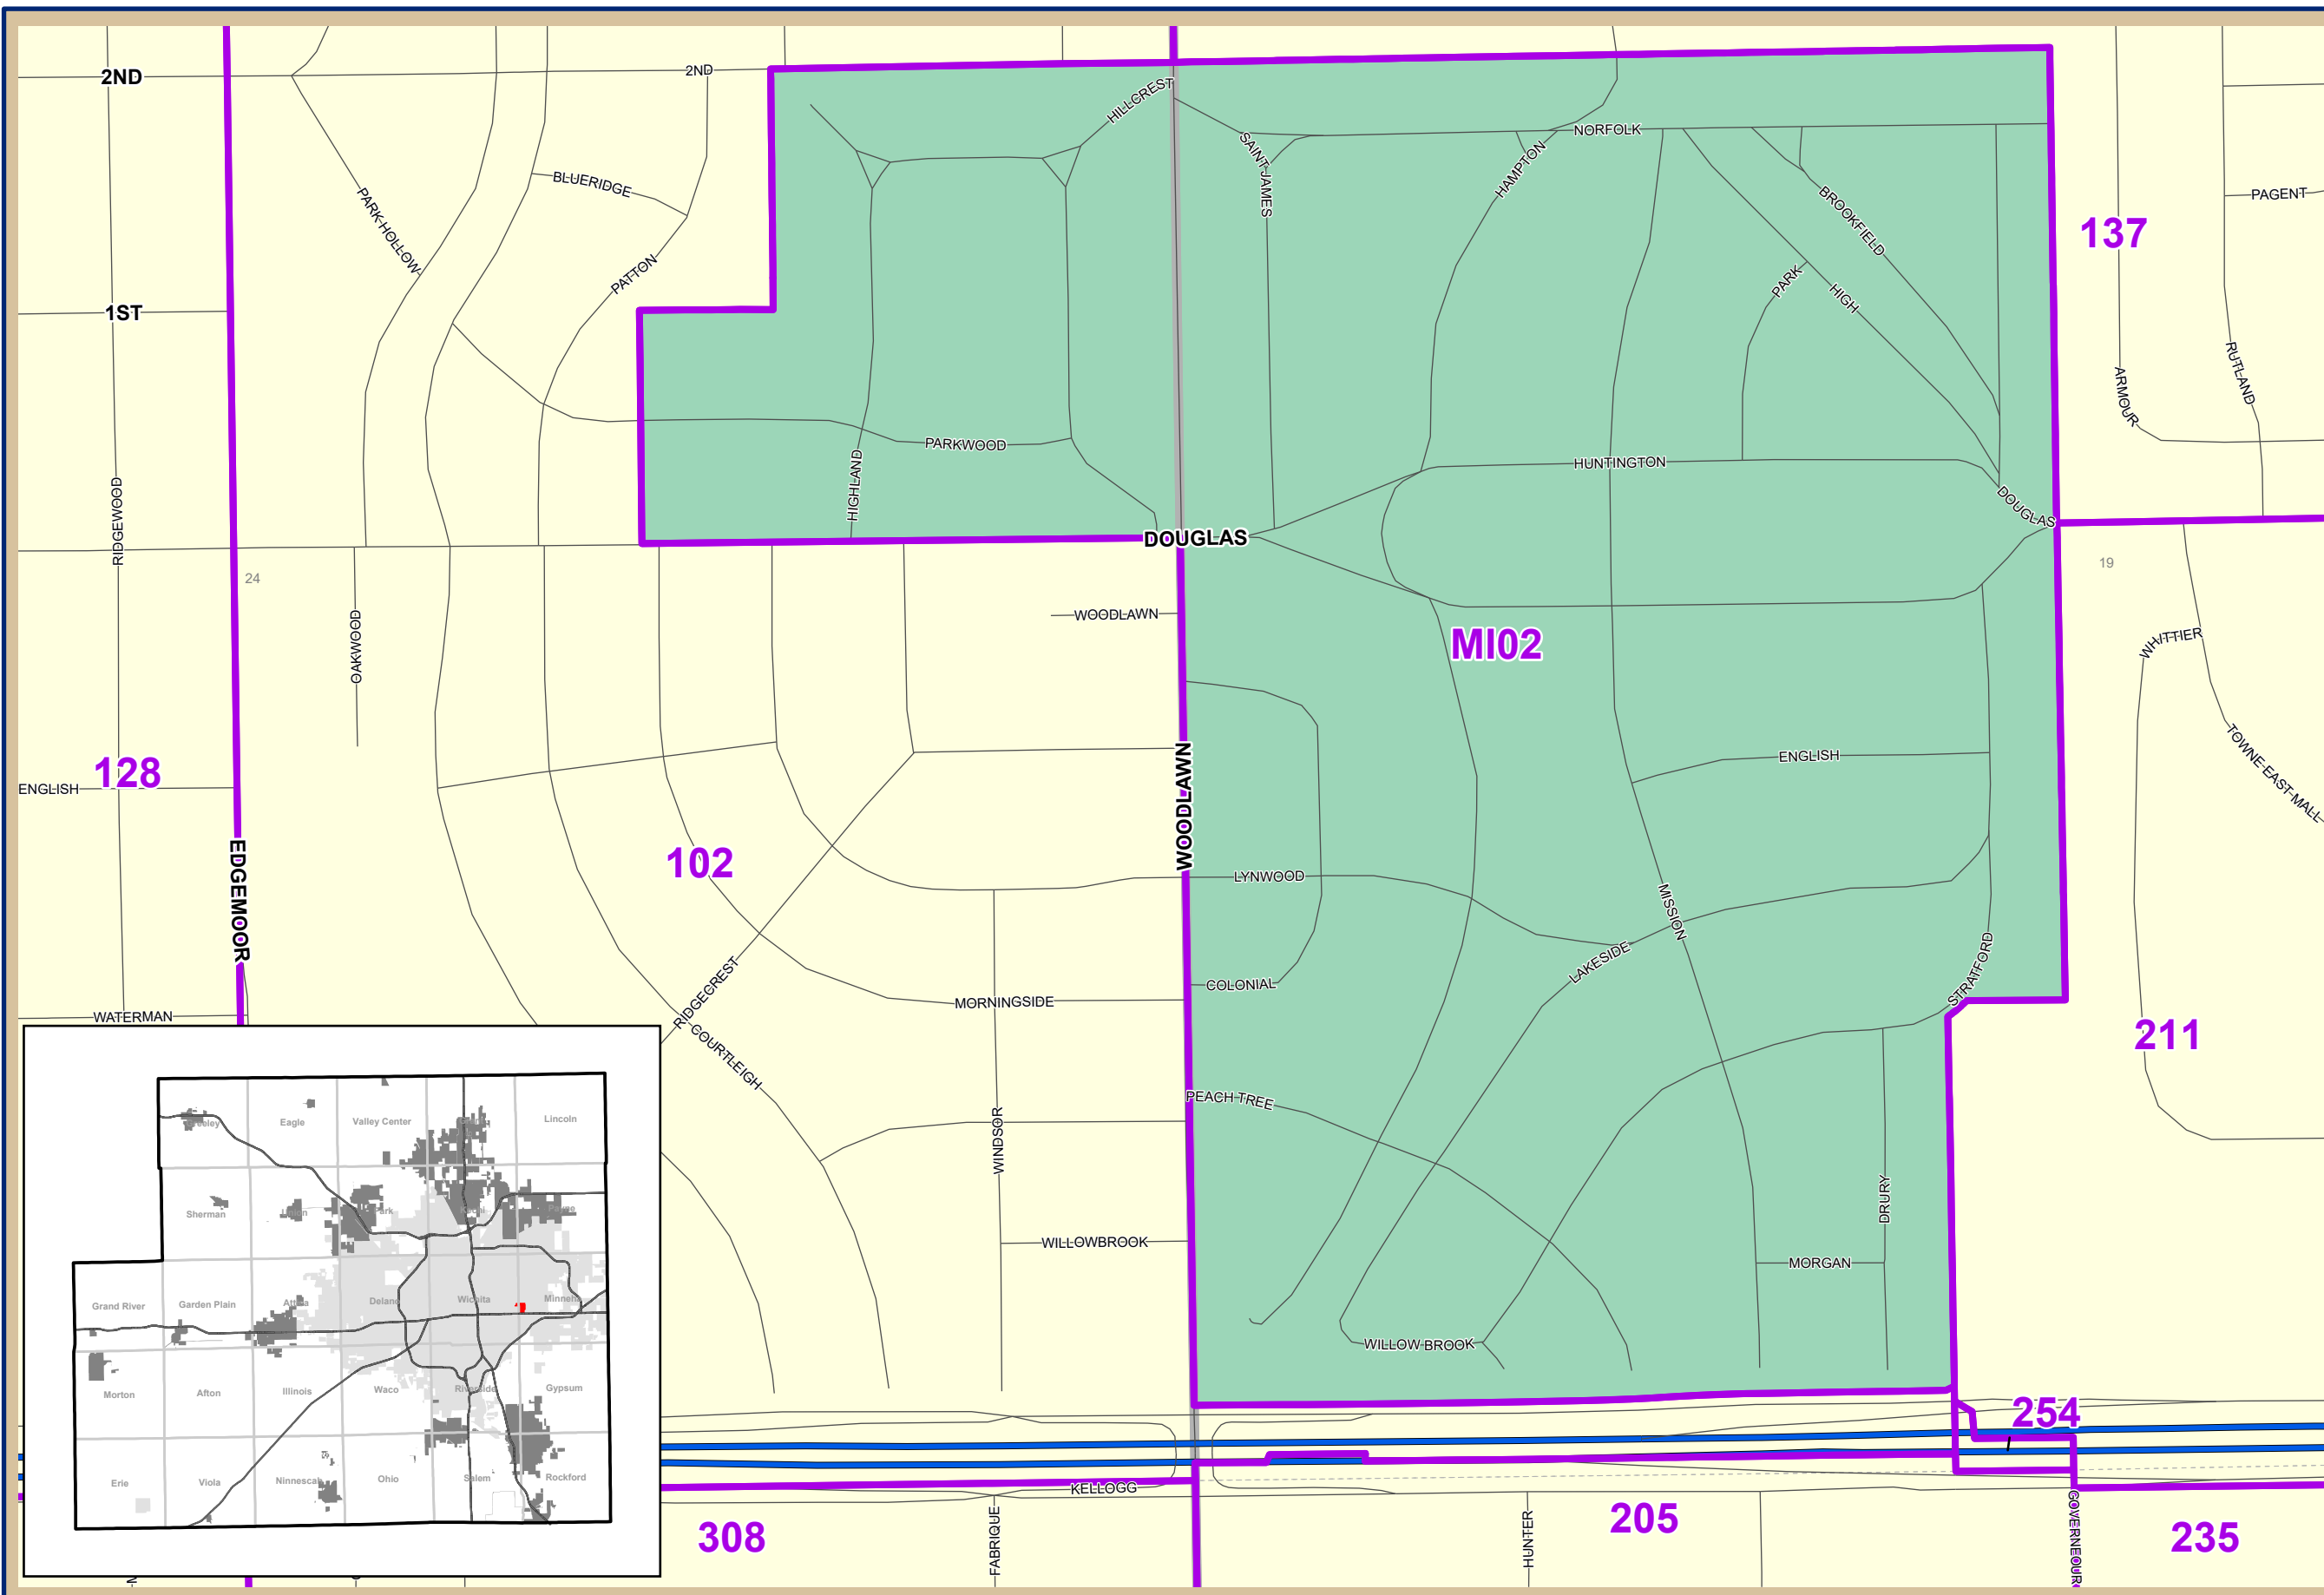

City of Eastborough

Sedgwick County, Kansas

Legend

- Voter Precincts
- Townships
- Federal Highway
- Local Roads
- Sections
- Railroads
- Water Bodies
- Eastborough
- Wichita

Scale: 1 inch equals 500 feet

Date: 4/23/2026

It is understood that the Sedgwick County GIS, Division of Information and Operations, has no indication or reason to believe that there are inaccuracies in information incorporated in the base map. The GIS personnel make no warranty or representation, either expressed or implied, with respect to the information or the data displayed.

Note: City council members are elected at large.
Entire city lies within a single voter precinct (MI02).