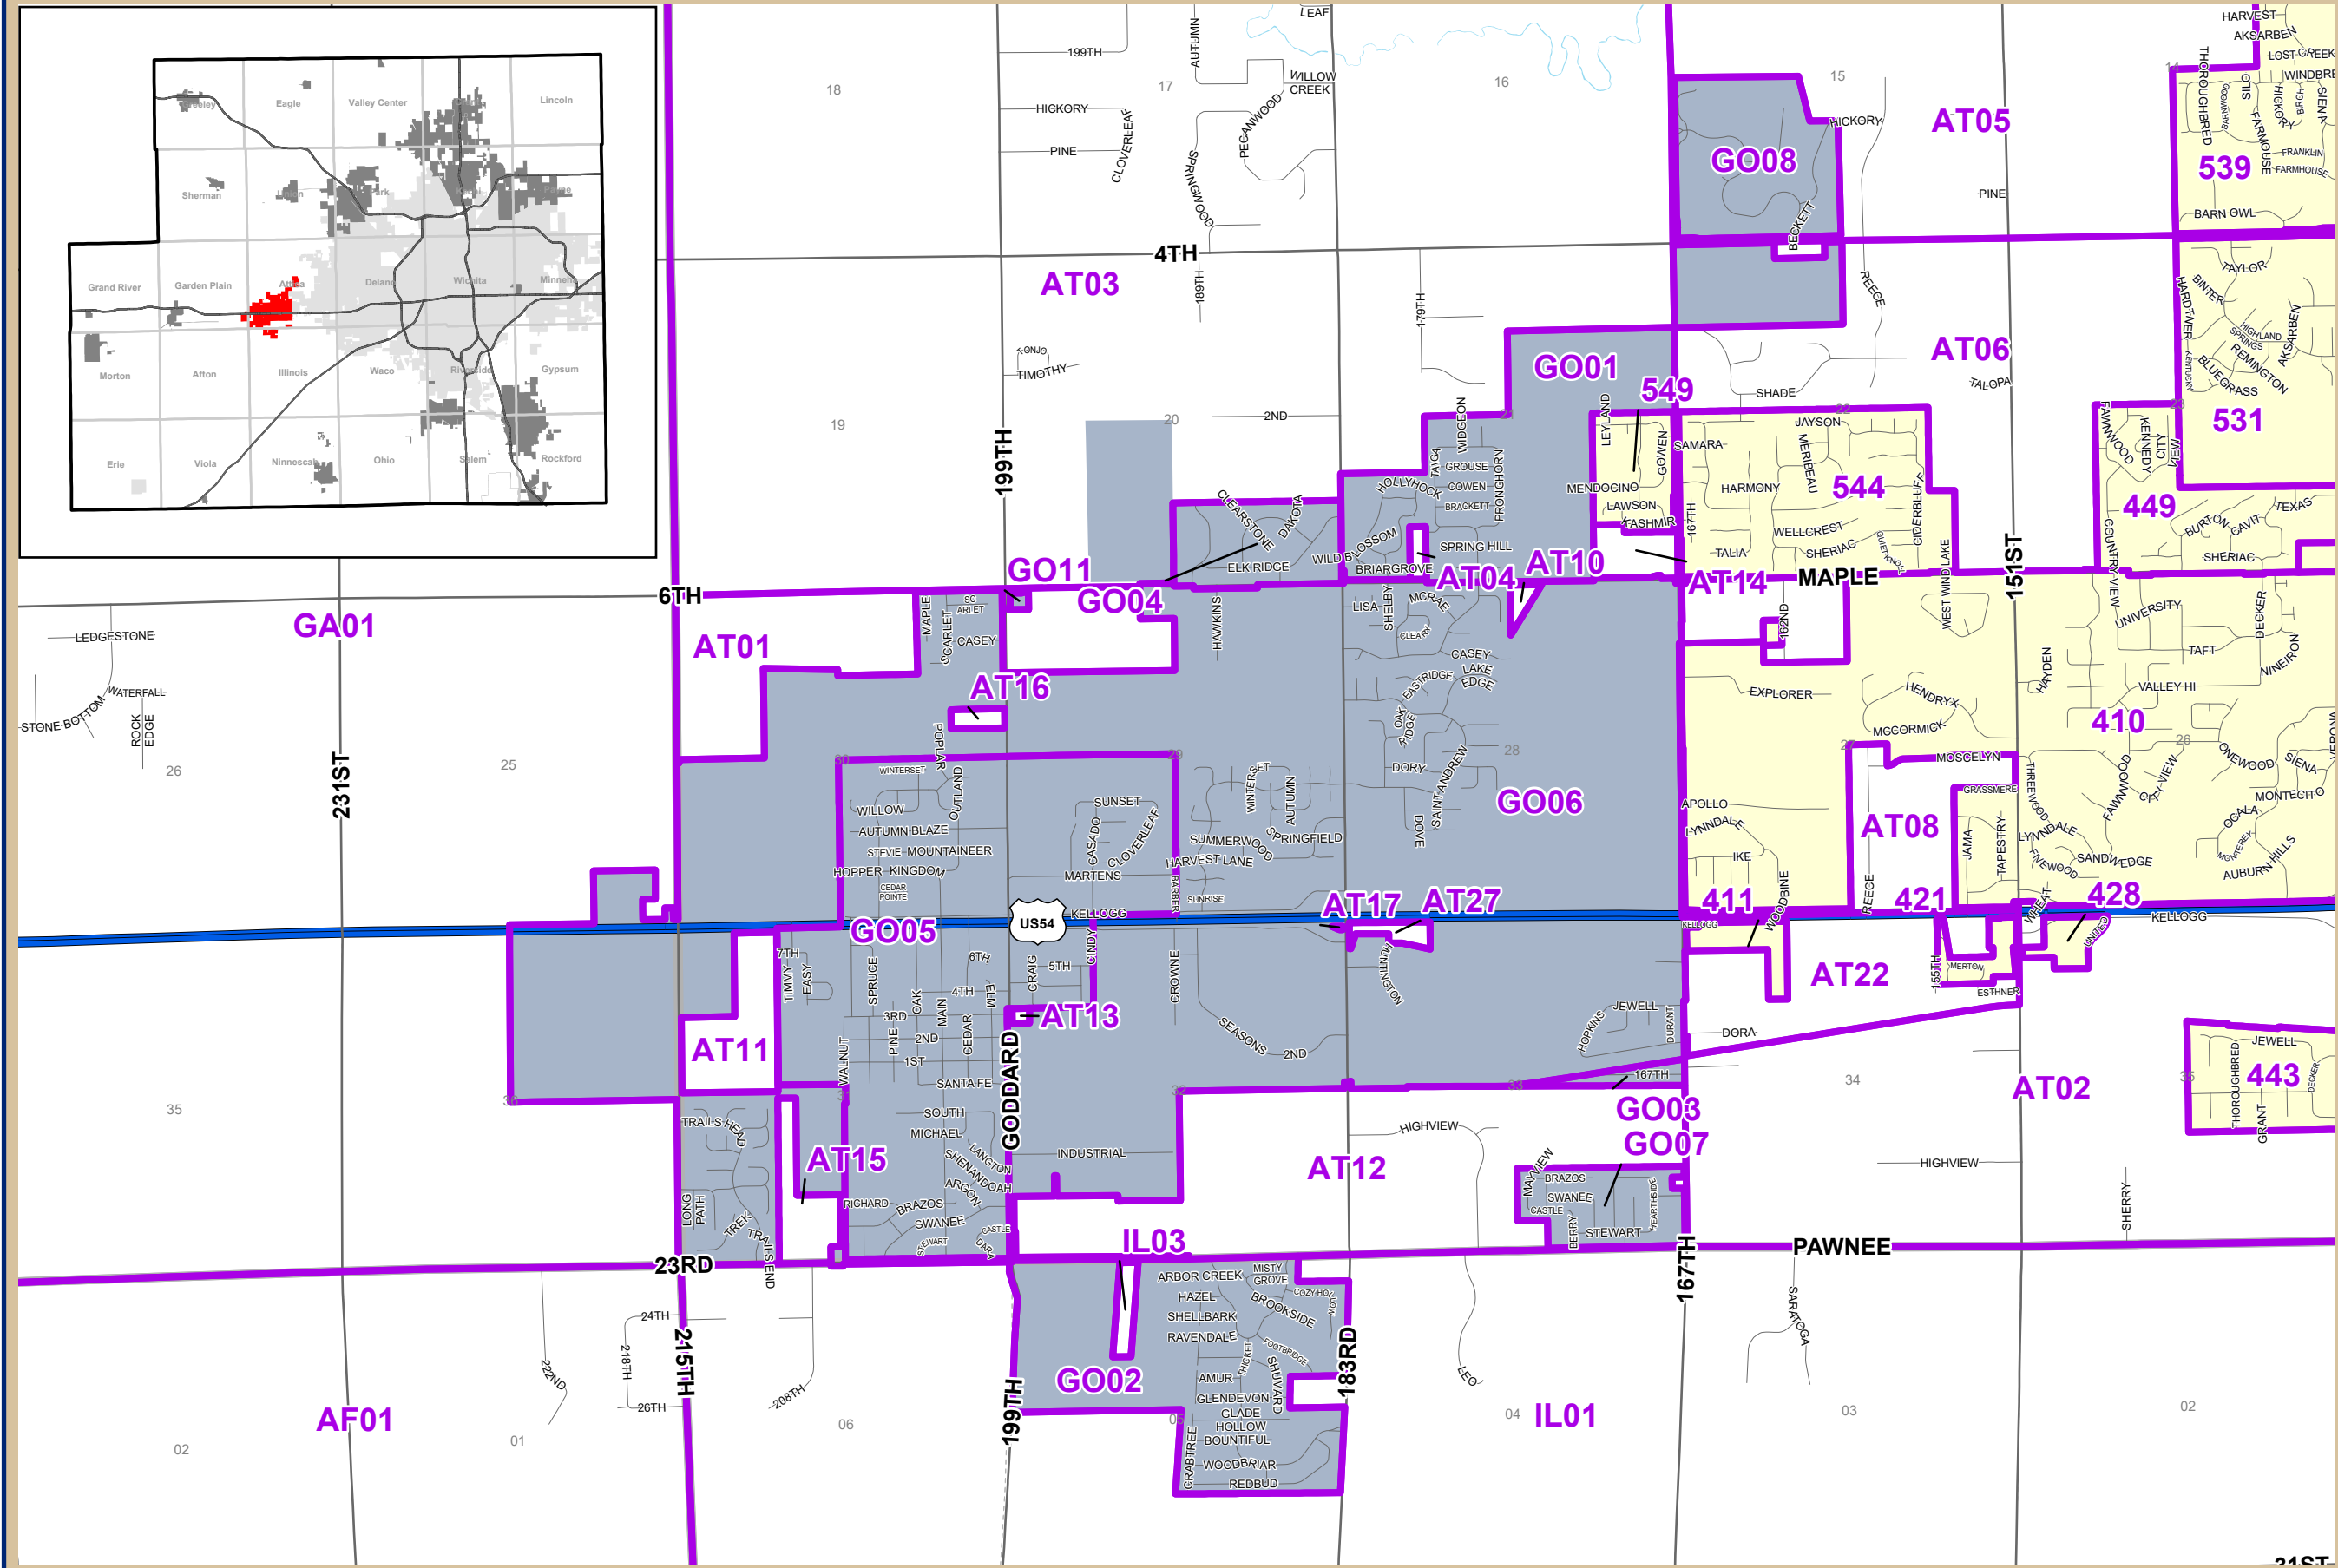

City of Goddard

Sedgwick County, Kansas

Legend

- Voter Precincts
- Townships
- Sections
- Federal Highway
- Major Roads
- Local Roads
- Water Bodies
- Goddard
- Wichita

Scale: 1 inch equals .50 miles

Date: 4/23/2026

It is understood that the Sedgwick County GIS, Division of Information and Operations, has no indication or reason to believe that there are inaccuracies in information incorporated in the base map.

The GIS personnel make no warranty or representation, either expressed or implied, with respect to the information or the data displayed.

Note: City council members are elected at large.