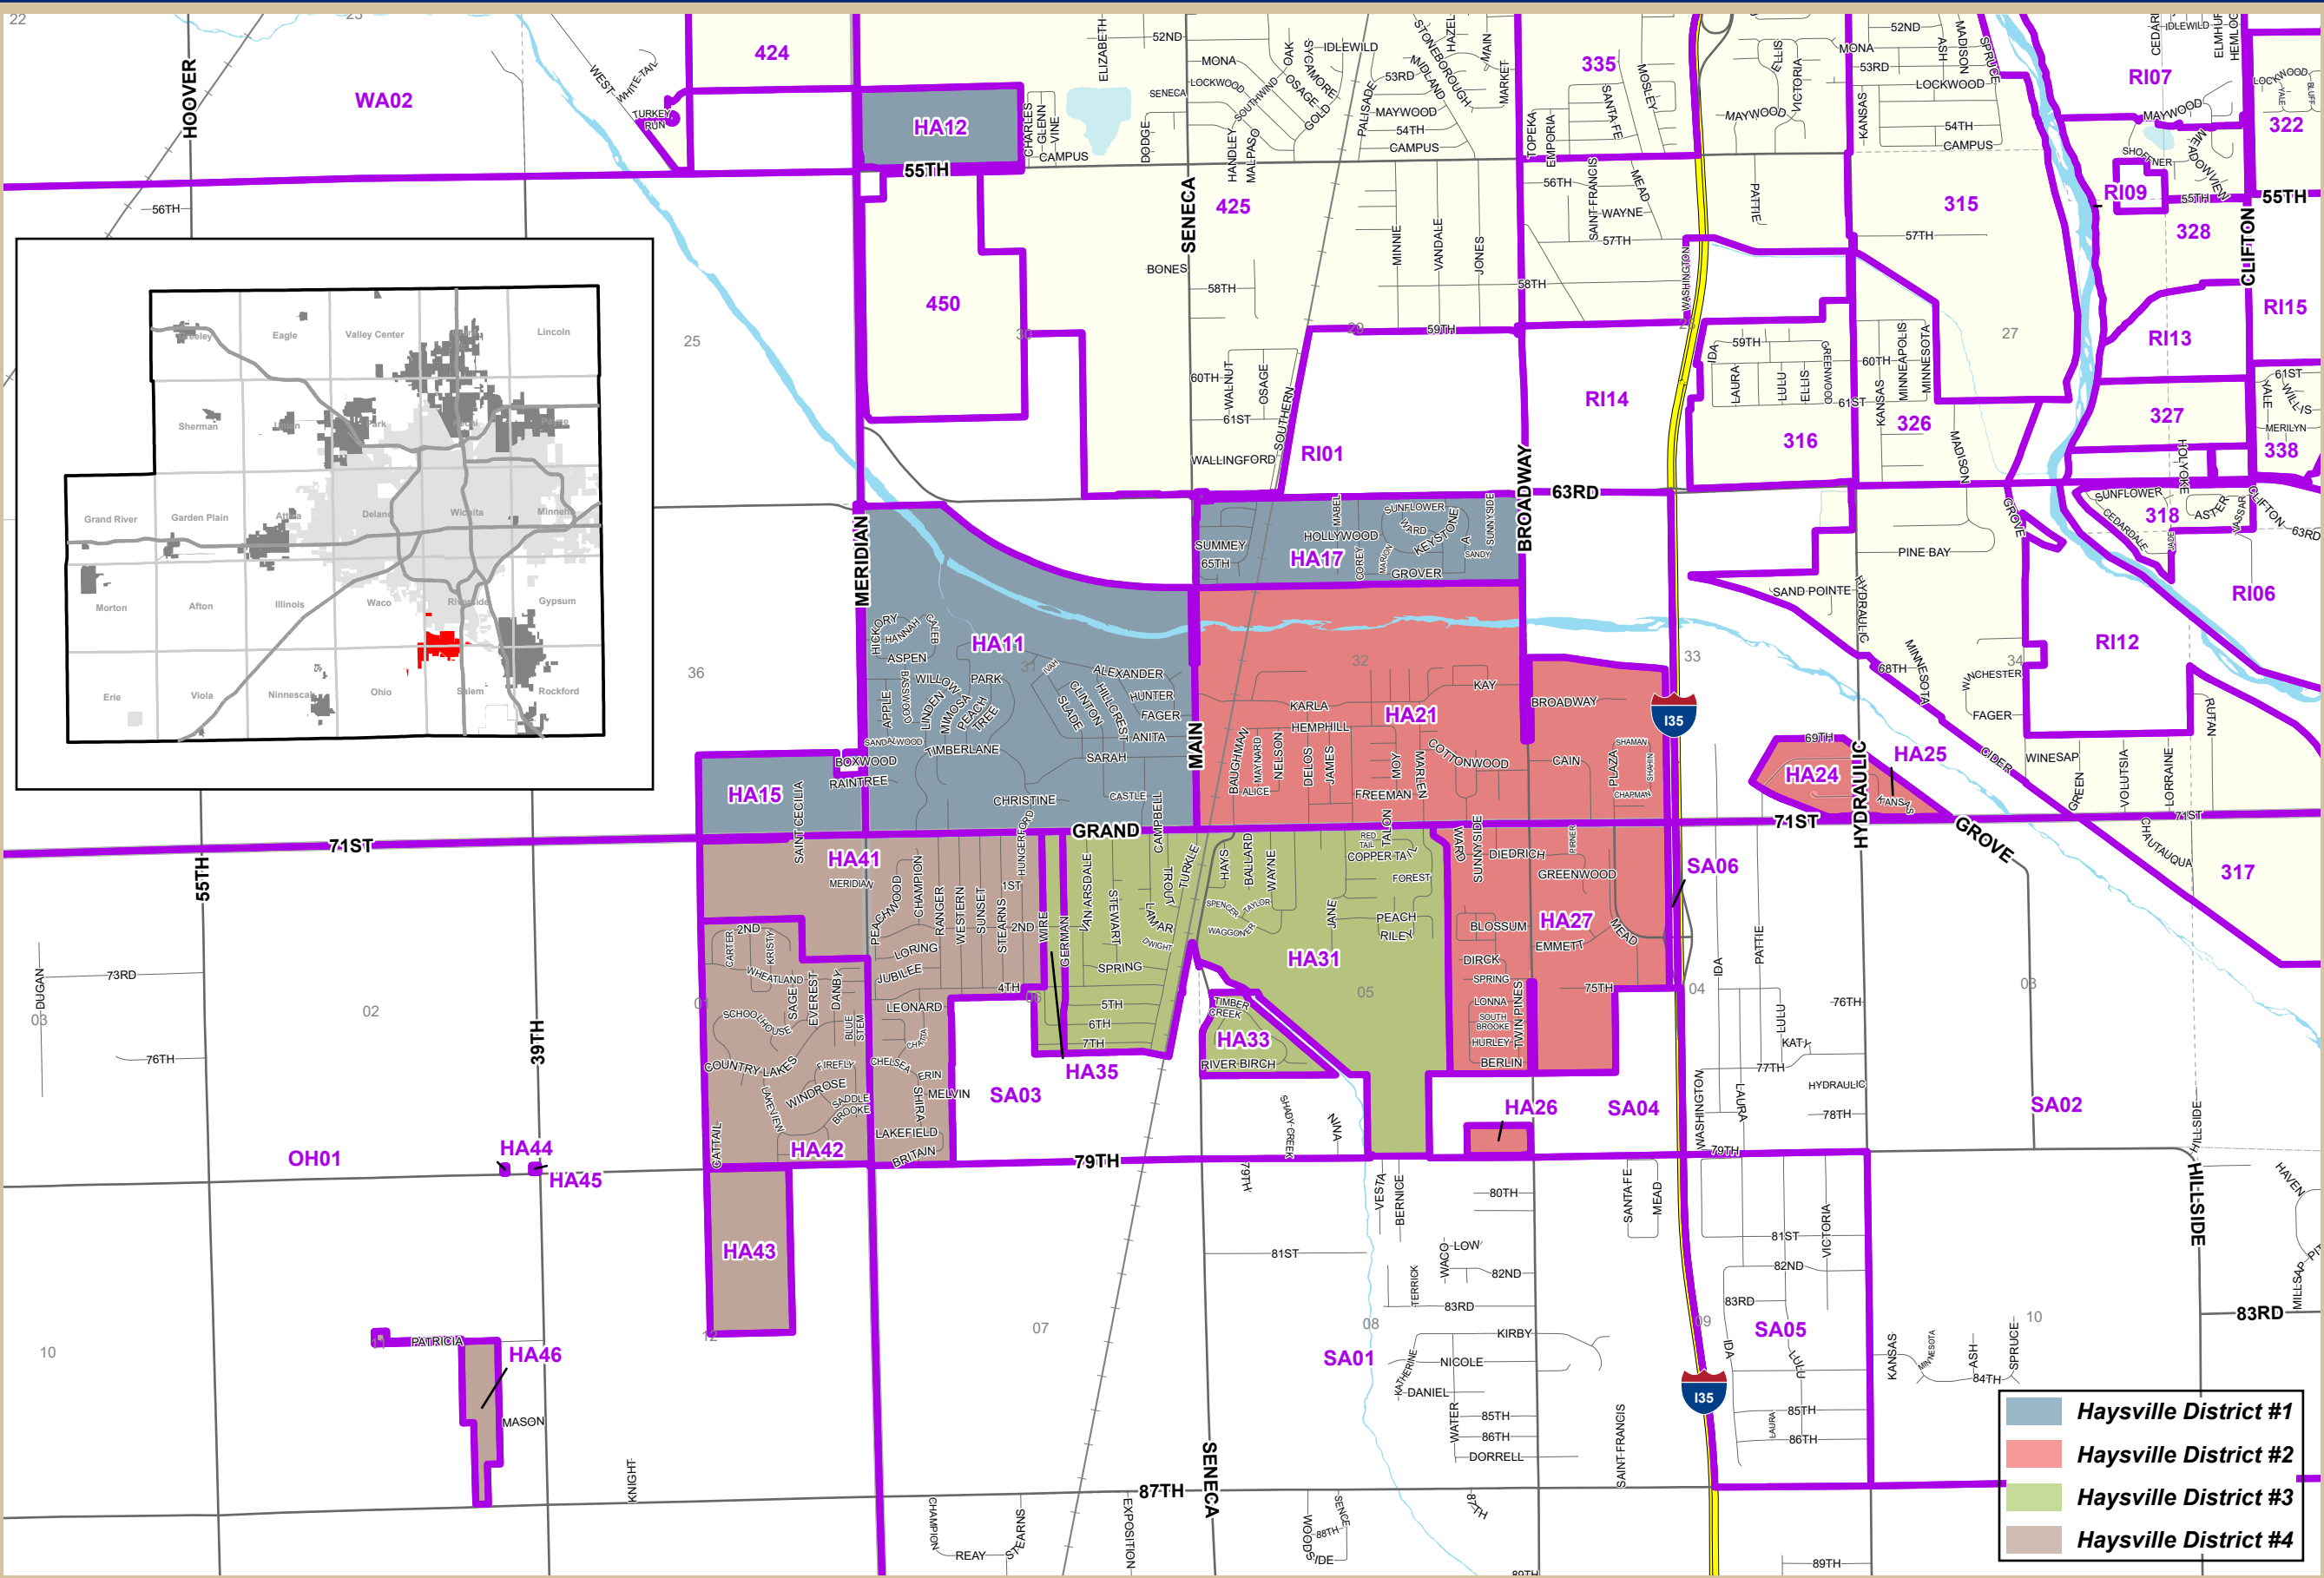

City of Haysville

Sedgwick County, Kansas

Legend

- Voter Precincts
- Townships
- Sections
- Toll (Turnpike)
- Major Roads
- Local Roads
- Railroads
- Water Bodies
- Haysville
- Wichita

Scale: 1 inch equals .50 miles

Date: 4/23/2026

It is understood that the Sedgwick County GIS, Division of Information and Operations, has no indication or reason to believe that there are inaccuracies in information incorporated in the base map.

The GIS personnel make no warranty or representation, either expressed or implied, with respect to the information or the data displayed.

	Haysville District #1
	Haysville District #2
	Haysville District #3
	Haysville District #4