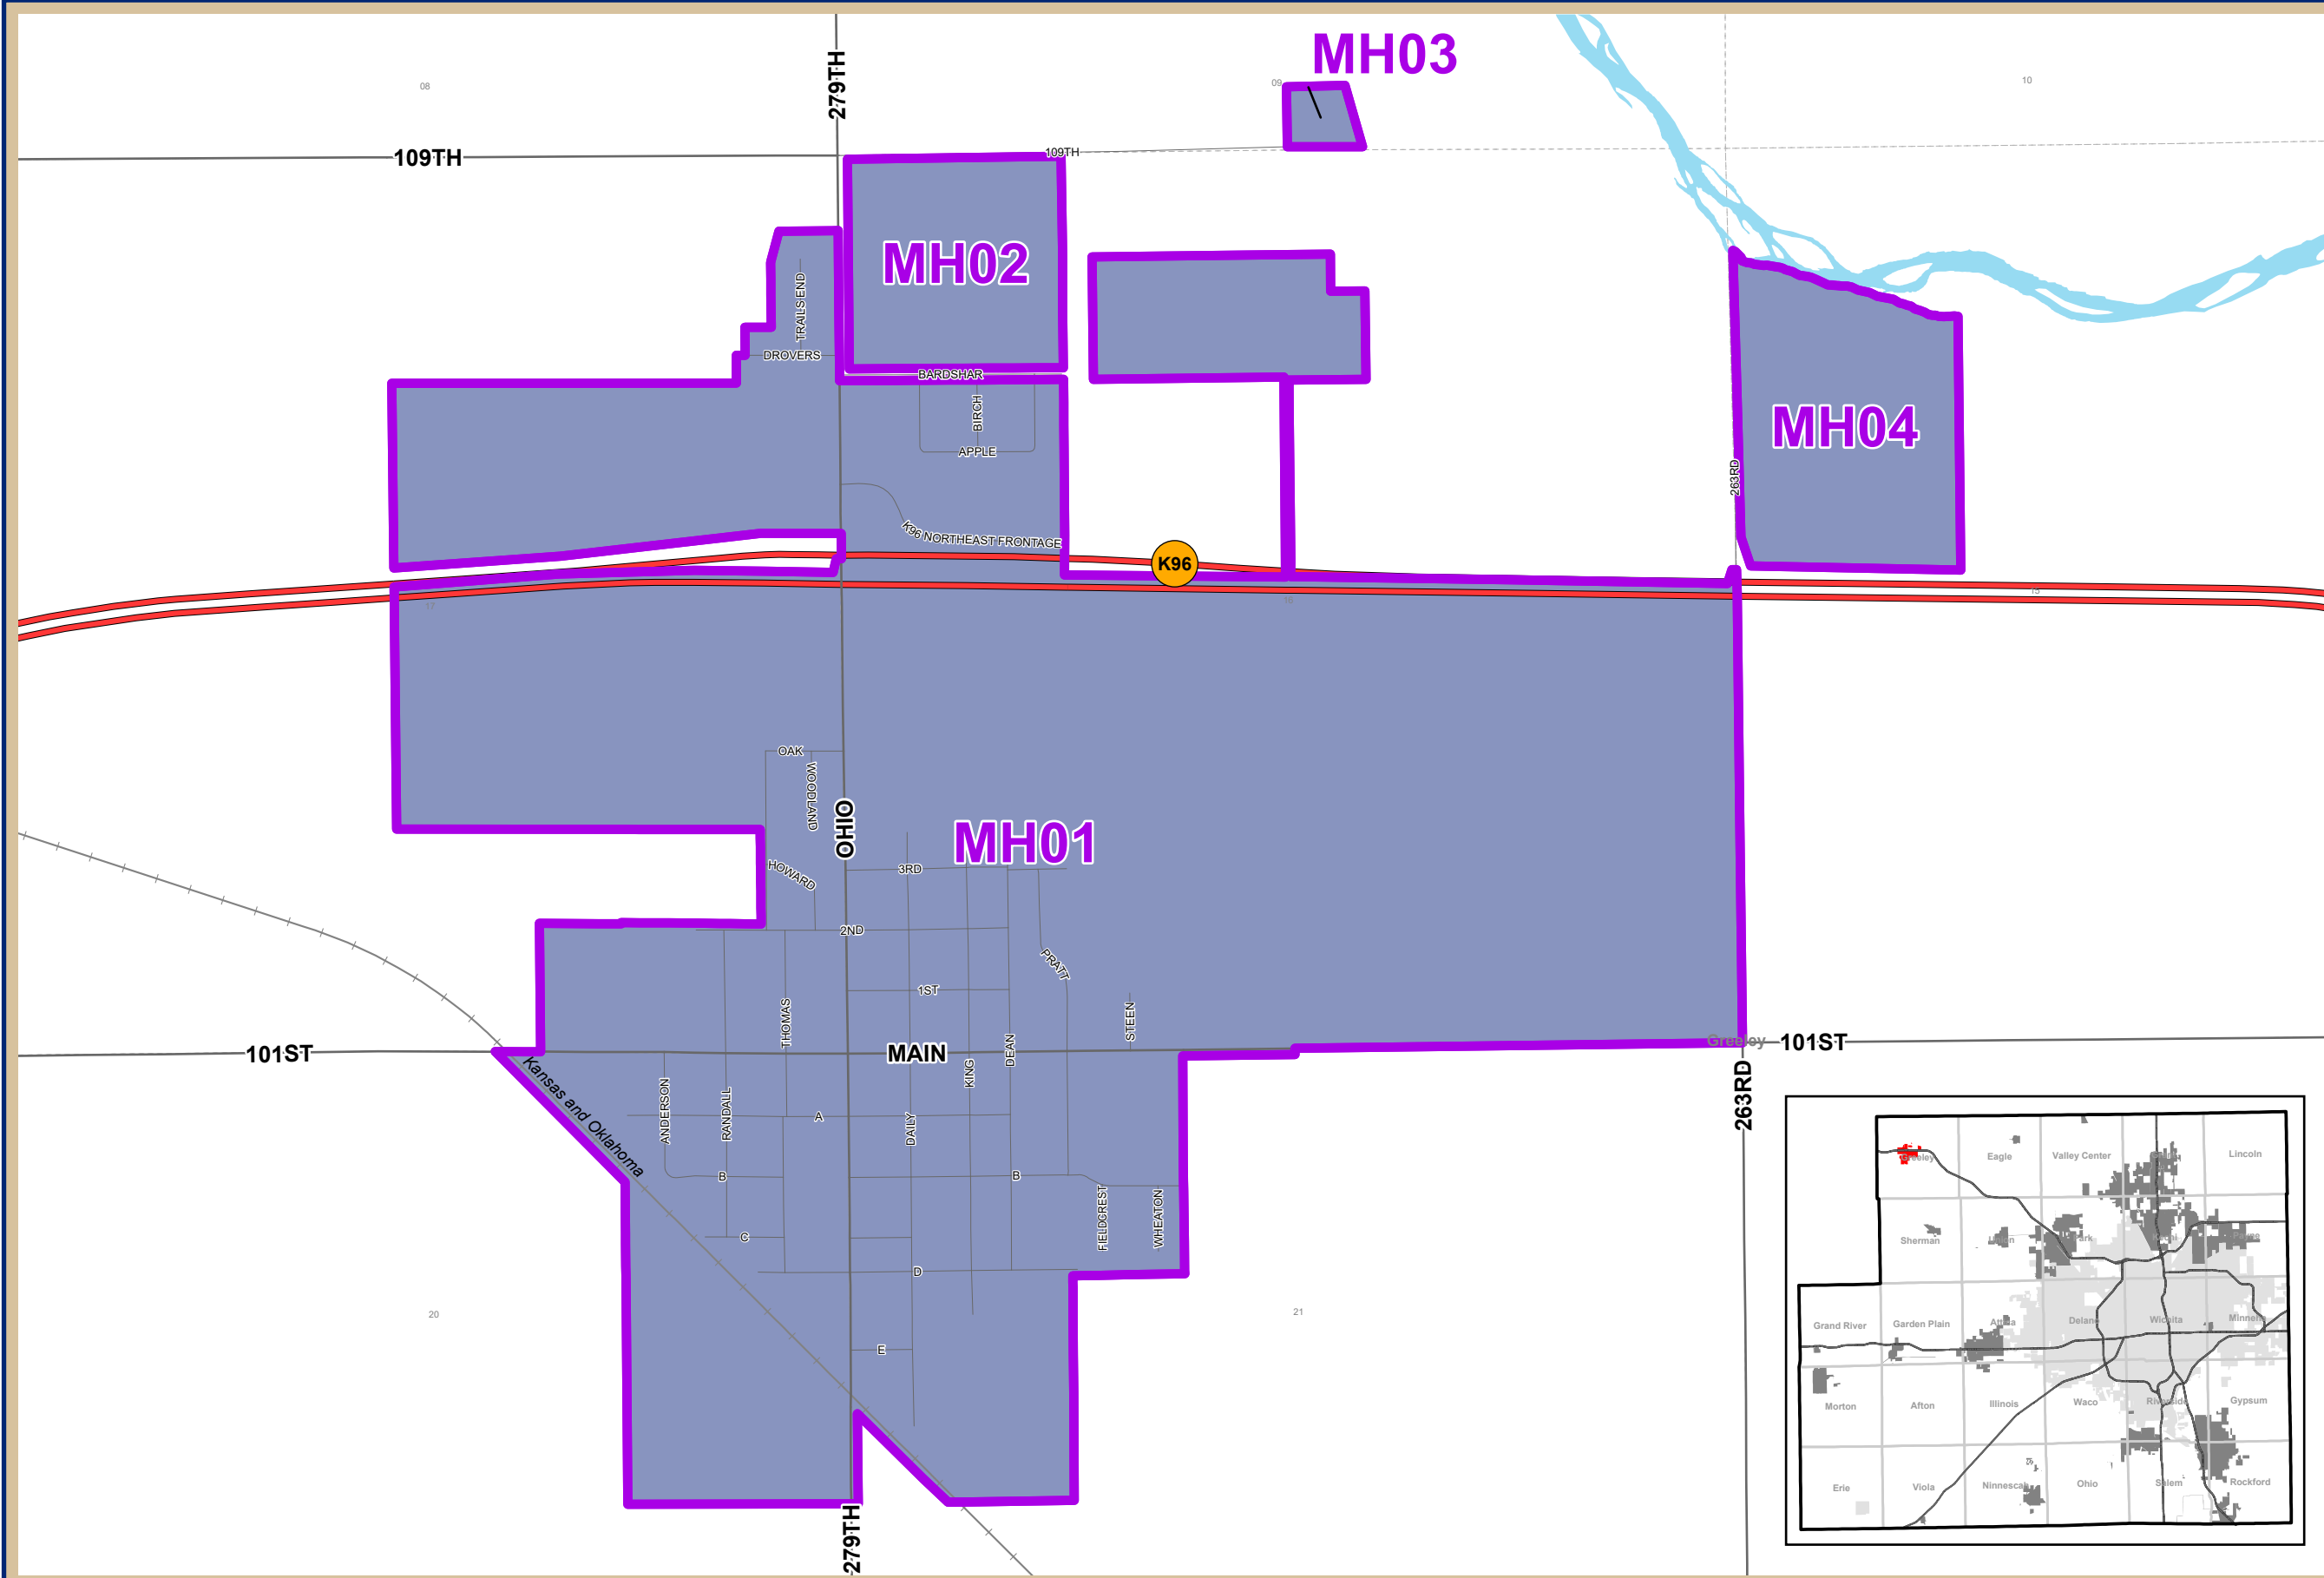

City of Mount Hope

Sedgwick County, Kansas

Legend

- Voter Precincts
- Townships
- Sections
- State Highway
- Major Roads
- Local Roads
- Railroads
- Water Bodies
- Mount Hope

Scale: 1 inch equals .20 miles

Date: 4/23/2026

It is understood that the Sedgwick County GIS, Division of Information and Operations, has no indication or reason to believe that there are inaccuracies in information incorporated in the base map. The GIS personnel make no warranty or representation, either expressed or implied, with respect to the information or the data displayed.