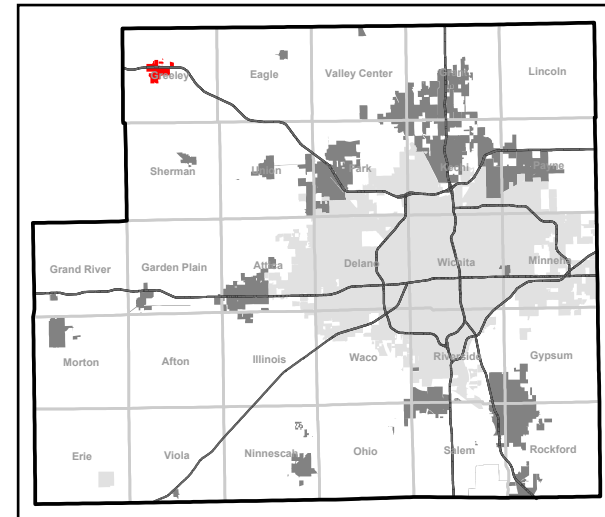

City of Mount Hope

Sedgwick County, Kansas

Legend

- Voter Precincts
- Townships
- Sections
- State Highway
- Major Roads
- Local Roads
- Railroads
- Water Bodies
- Mount Hope

Scale: 1 inch equals .20 miles

Date: 4/23/2026

It is understood that the Sedgwick County GIS, Division of Information and Operations, has no indication or reason to believe that there are inaccuracies in information incorporated in the base map. The GIS personnel make no warranty or representation, either expressed or implied, with respect to the information or the data displayed.

Note: City council members are elected at large.