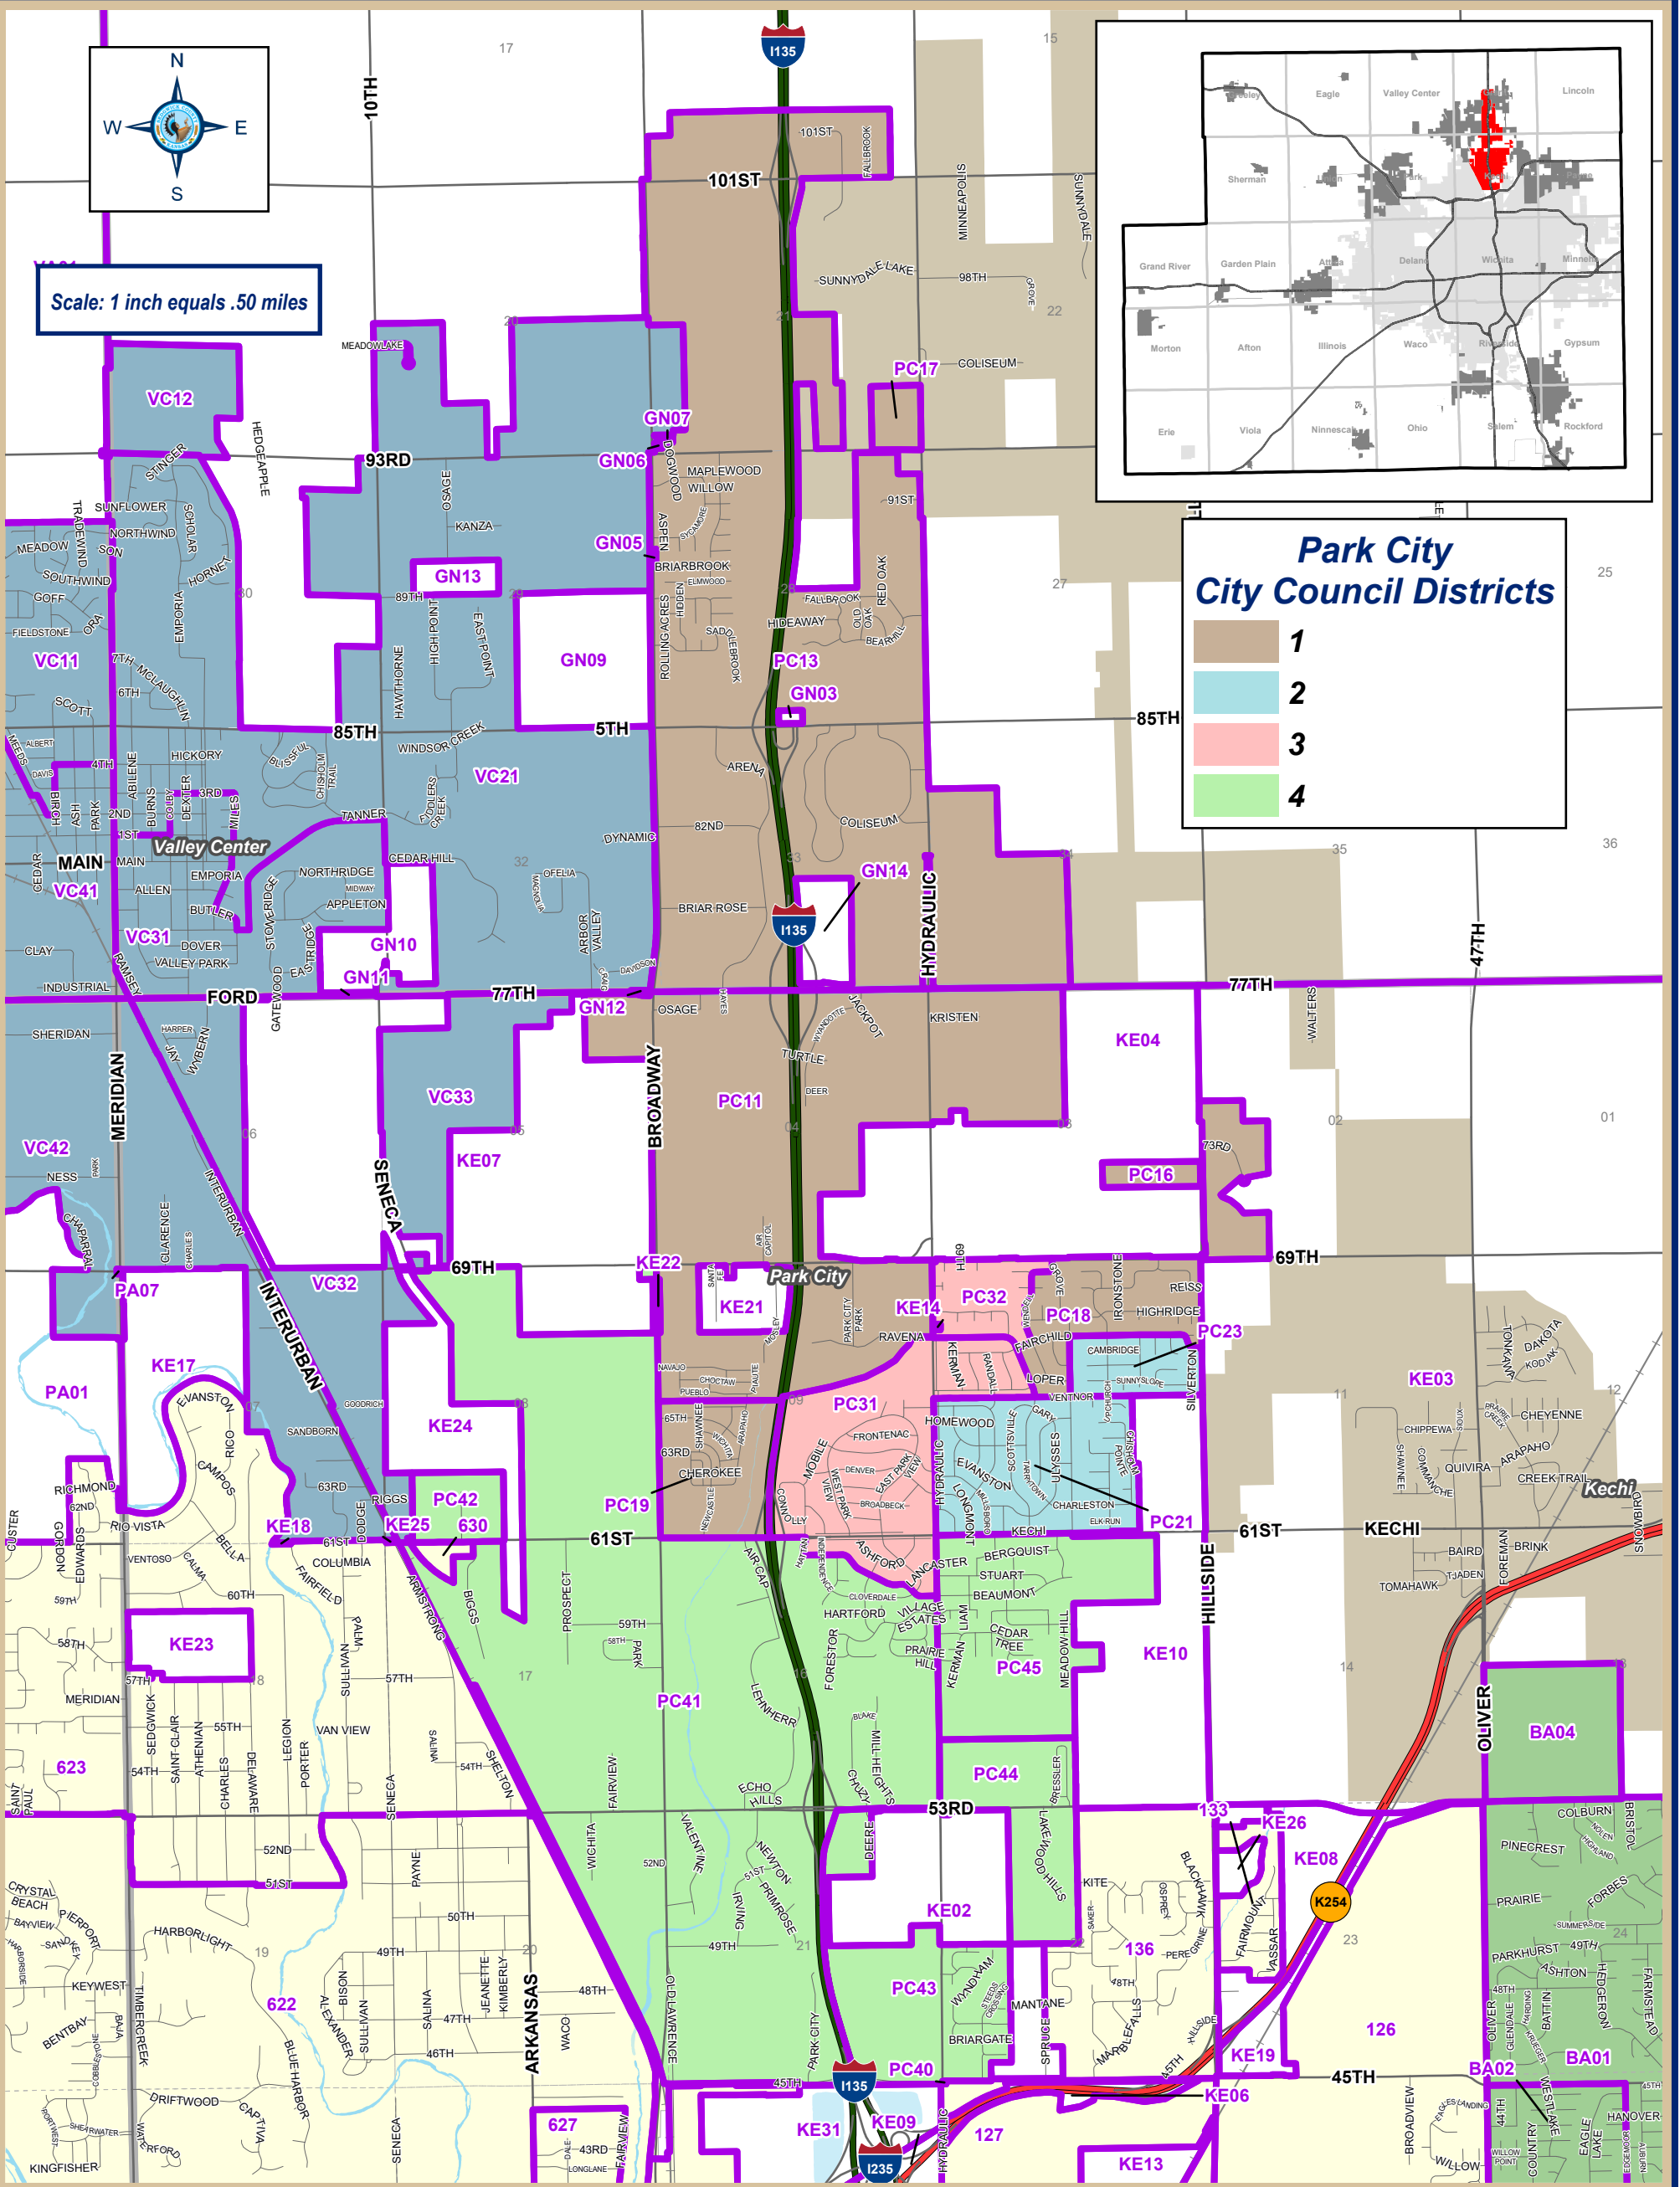

Scale: 1 inch equals .50 miles

Park City City Council Districts

1	2
3	4

 SEDGWICK COUNTY
Geographic Information Services

Date: 4/27/2026

© 2026 Sedgewick County Kansas Government. All rights reserved.
File: X:\maps\quarterly_maps_arcpro\Elections.aprx

It is understood that the Sedgewick County GIS, Division of Information and Operations, has no indication or reason to believe that there are inaccuracies in information incorporated in the base map.
The GIS personnel make no warranty or representation, either expressed or implied, with respect to the information or the data displayed.

City of Park City

Sedgewick County, Kansas

- Legend**
-  Voter Precincts
 -  Townships
 -  Sections
 -  Interstate
 -  State Highway
 -  Major Roads
 -  Local Roads
 -  Railroads
 -  Water Bodies
 -  Bel Aire
 -  Kechi
 -  Valley Center
 -  Wichita