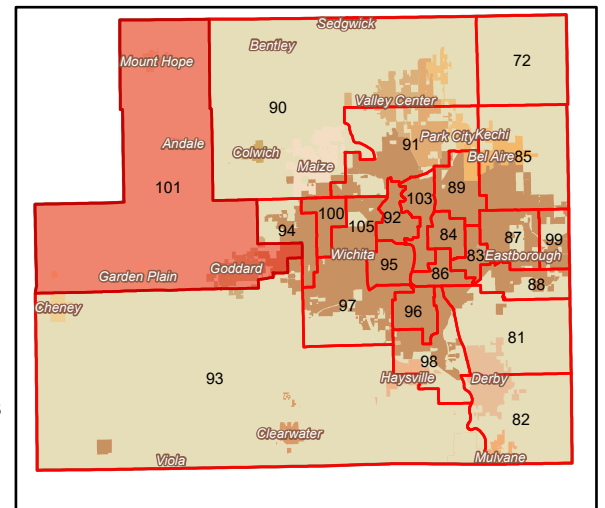

# State Representative District 101

Sedgwick County, Kansas

Scale: 1 inch equals .5 miles

- Legend**
- District 101
  - Voter Precincts
  - Other District Boundaries

It is understood that the Sedgwick County GIS, Division of Information and Operations, has no indication or reason to believe that there are inaccuracies in information incorporated in the base map.  
The GIS personnel make no warranty or representation, either expressed or implied, with respect to the information or the data displayed.