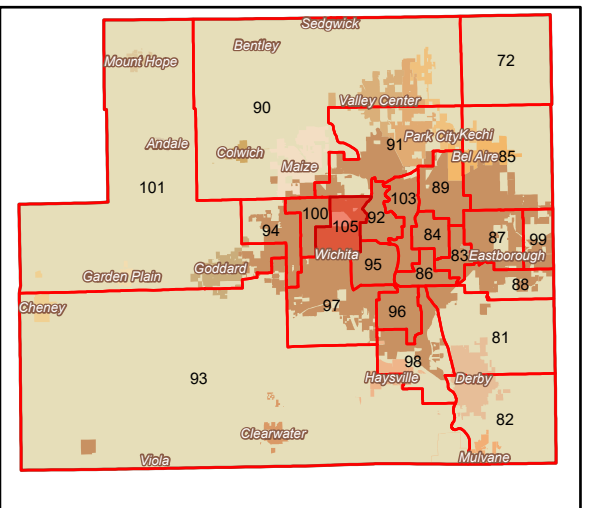

SEDGWICK COUNTY
Geographic
Information Services

Date: 4/20/2026

© 2026 Sedgwick County Kansas Government. All rights reserved.
 File: X:\maps\quarterly_maps_arcpro\MapSeries.aprx

State Representative District 105

Sedgwick County, Kansas

Scale: 1 inch equals .5 miles

Legend

-  District 105
-  Voter Precincts
-  Other District Boundaries

It is understood that the Sedgwick County GIS, Division of Information and Operations, has no indication or reason to believe that there are inaccuracies in information incorporated in the base map.