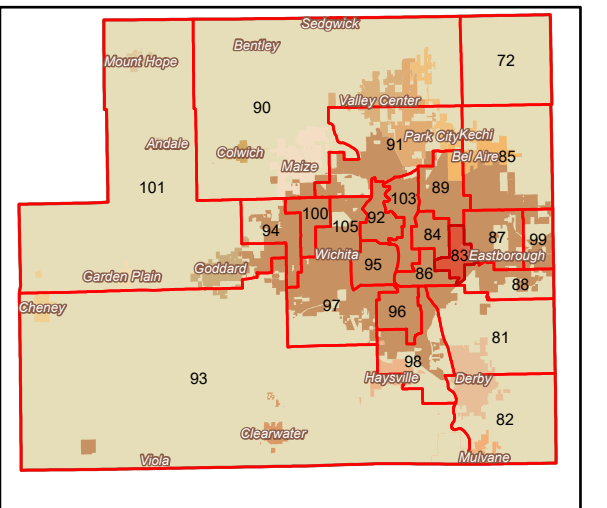

# State Representative District 83

Sedgwick County, Kansas

Scale: 1 inch equals .5 miles

- Legend**
- District 83
  - Voter Precincts
  - Other District Boundaries

It is understood that the Sedgwick County GIS, Division of Information and Operations, has no indication or reason to believe that there are inaccuracies in information incorporated in the base map.  
 The GIS personnel make no warranty or representation, either expressed or implied, with respect to the information or the data displayed.