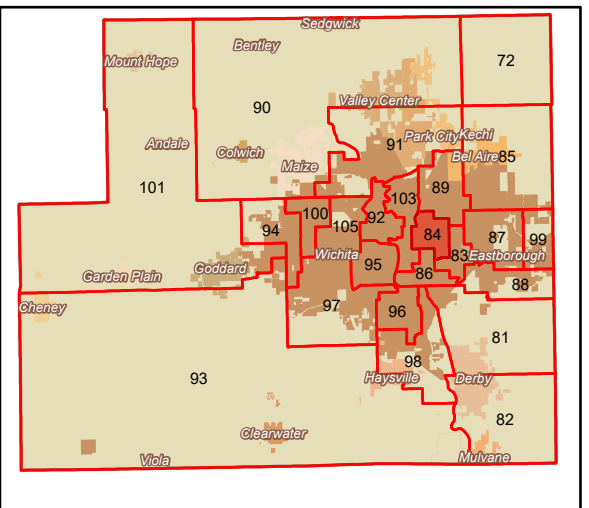

State Representative District 84

Sedgwick County, Kansas

Scale: 1 inch equals .5 miles

- Legend**
- District 84
 - Voter Precincts
 - Other District Boundaries

It is understood that the Sedgwick County GIS, Division of Information and Operations, has no indication or reason to believe that there are inaccuracies in information incorporated in the base map.
 The GIS personnel make no warranty or representation, either expressed or implied, with respect to the information or the data displayed.