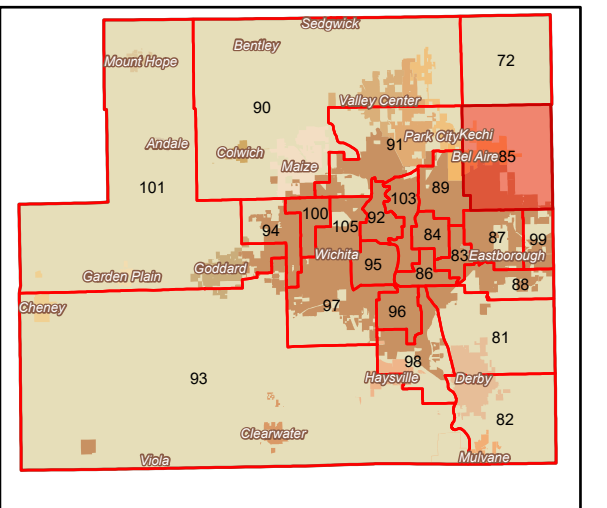

SEDGWICK COUNTY
Geographic
Information Services

Date: 4/20/2026

© 2026 Sedgwick County Kansas Government. All rights reserved.
File: X:\maps\quarterly_maps_arcpro\MapSeries.aprx

State Representative District 85

Sedgwick County, Kansas

Scale: 1 inch equals .5 miles

Legend

- District 85
- Voter Precincts
- Other District Boundaries

It is understood that the Sedgwick County GIS, Division of Information and Operations, has no indication or reason to believe that there are inaccuracies in information incorporated in the base map.
The GIS personnel make no warranty or representation, either expressed or implied, with respect to the information or the data displayed.