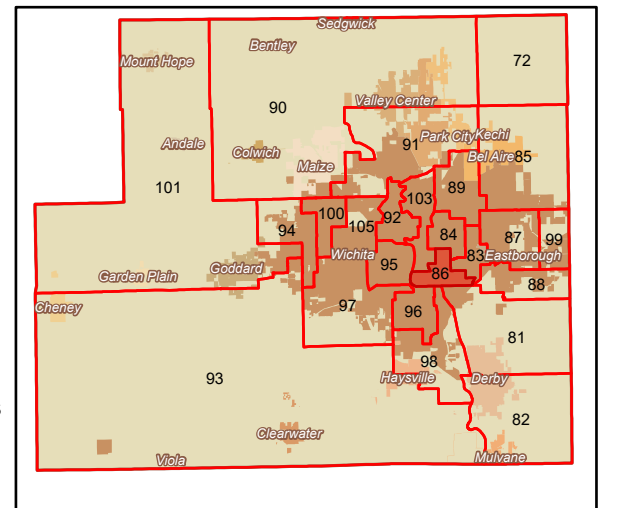

SEDGWICK COUNTY
Geographic
Information Services

Date: 4/20/2026

© 2026 Sedgwick County Kansas Government. All rights reserved.
File: X:\maps\quarterly_maps_arcpro\MapSeries.aprx

State Representative District 86

Sedgwick County, Kansas

Scale: 1 inch equals .5 miles

Legend

- District 86
- Voter Precincts
- Other District Boundaries

It is understood that the Sedgwick County GIS, Division of Information and Operations, has no indication or reason to believe that there are inaccuracies in information incorporated in the base map.