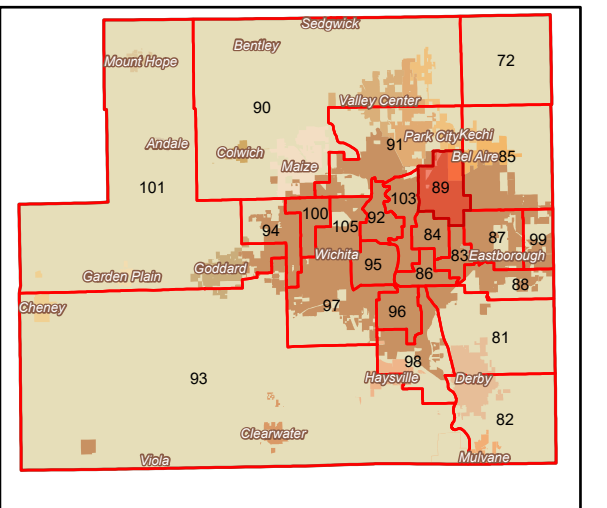

SEDGWICK COUNTY
Geographic Information Services

Date: 4/20/2026

© 2026 Sedgwick County Kansas Government. All rights reserved.
 File: X:\maps\quarterly_maps_arcpro\MapSeries.aprx

State Representative District 89

Sedgwick County, Kansas

Scale: 1 inch equals .5 miles

- Legend**
- District 89
 - Voter Precincts
 - Other District Boundaries

It is understood that the Sedgwick County GIS, Division of Information and Operations, has no indication or reason to believe that there are inaccuracies in information incorporated in the base map.