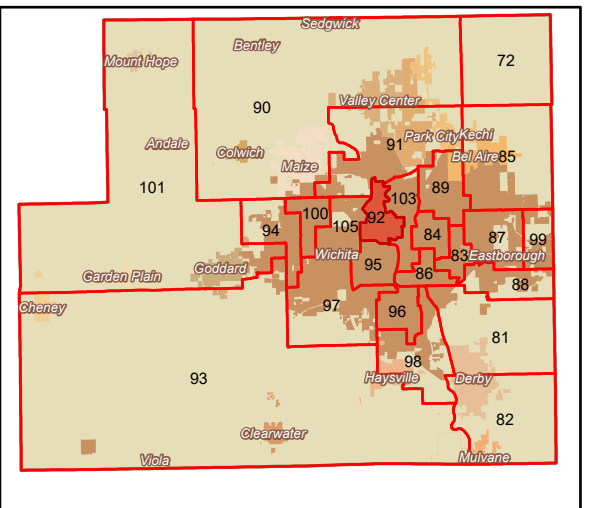

SEDGWICK COUNTY
Geographic Information Services

Date: 4/20/2026

© 2026 Sedgwick County Kansas Government. All rights reserved.
 File: X:\maps\quarterly_maps_arcpro\MapSeries.aprx

State Representative District 92

Sedgwick County, Kansas

Scale: 1 inch equals .5 miles

Legend

- District 92
- Voter Precincts
- Other District Boundaries

It is understood that the Sedgwick County GIS, Division of Information and Operations, has no indication or reason to believe that there are inaccuracies in information incorporated in the base map.