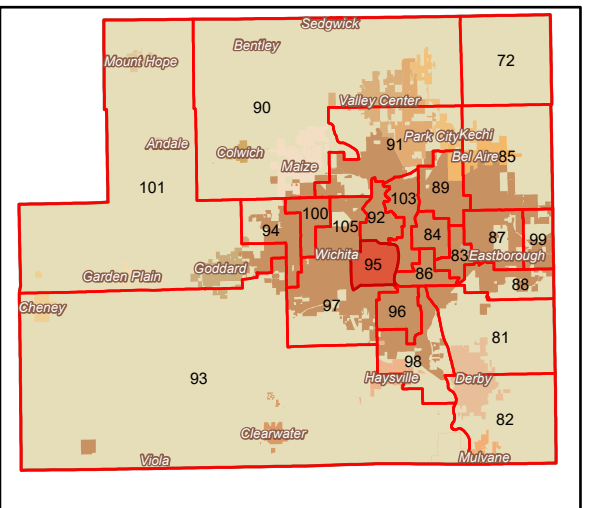

SEDGWICK COUNTY
Geographic
Information Services

Date: 4/20/2026

© 2026 Sedgwick County Kansas Government. All rights reserved.
File: X:\maps\quarterly_maps_arcpro\MapSeries.aprx

State Representative District 95

Sedgwick County, Kansas

Scale: 1 inch equals .5 miles

Legend

- District 95
- Voter Precincts
- Other District Boundaries

It is understood that the Sedgwick County GIS, Division of Information and Operations, has no indication or reason to believe that there are inaccuracies in information incorporated in the base map.
The GIS personnel make no warranty or representation, either expressed or implied, with respect to the information or the data displayed.