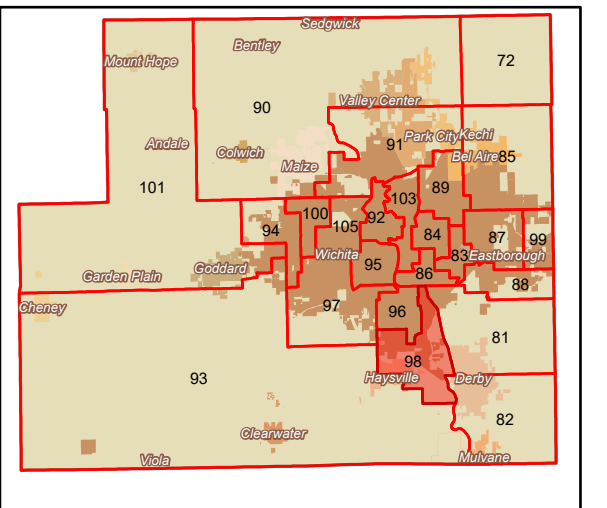

State Representative District 98

Sedgwick County, Kansas

Scale: 1 inch equals .5 miles

- Legend**
- District 98
 - Voter Precincts
 - Other District Boundaries

It is understood that the Sedgwick County GIS, Division of Information and Operations, has no indication or reason to believe that there are inaccuracies in information incorporated in the base map.
 The GIS personnel make no warranty or representation, either expressed or implied, with respect to the information or the data displayed.