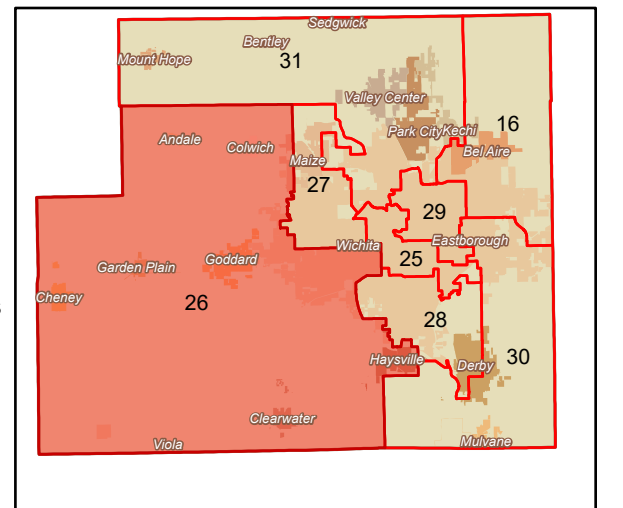

State Senate District 26

Sedgwick County, Kansas

Scale: 1 inch equals 4 miles

- Legend**
-  District 26
 -  Other District Boundaries
 -  Voter Precincts

It is understood that the Sedgwick County GIS, Division of Information and Operations, has no indication or reason to believe that there are inaccuracies in information incorporated in the base map.
 The GIS personnel make no warranty or representation, either expressed or implied, with respect to the information or the data displayed.