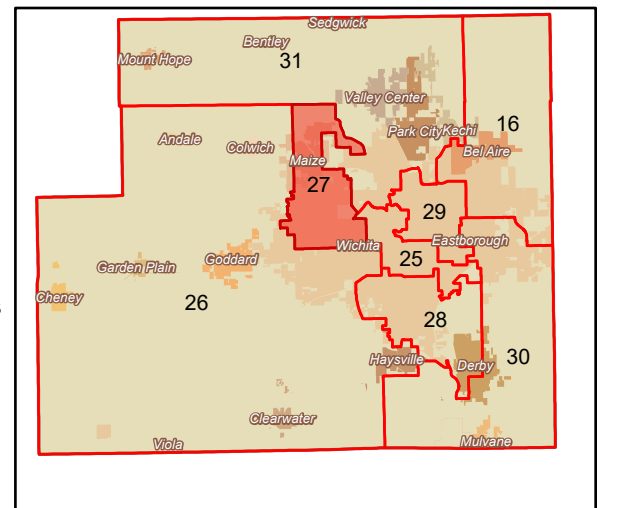

State Senate District 27
Sedgwick County, Kansas

Scale: 1 inch equals 4 miles

- Legend**
- District 27
 - Other District Boundaries
 - Voter Precincts

It is understood that the Sedgwick County GIS, Division of Information and Operations, has no indication or reason to believe that there are inaccuracies in information incorporated in the base map.
 The GIS personnel make no warranty or representation, either expressed or implied, with respect to the information or the data displayed.