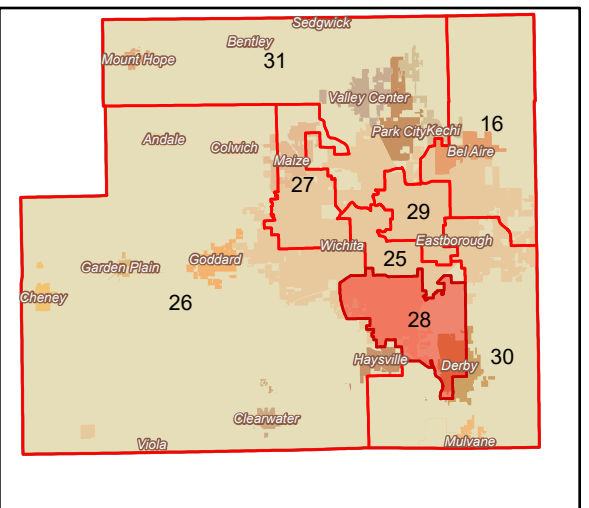

State Senate District 28
Sedgwick County, Kansas

Scale: 1 inch equals 4 miles

- Legend**
- District 28
 - Other District Boundaries
 - Voter Precincts

It is understood that the Sedgwick County GIS, Division of Information and Operations, has no indication or reason to believe that there are inaccuracies in information incorporated in the base map.
 The GIS personnel make no warranty or representation, either expressed or implied, with respect to the information or the data displayed.