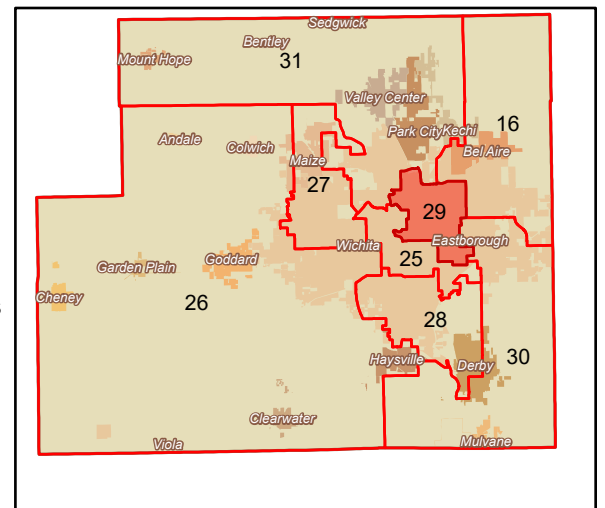

State Senate District 29
Sedgwick County, Kansas

Scale: 1 inch equals 4 miles

Legend

-  District 29
-  Other District Boundaries
-  Voter Precincts

It is understood that the Sedgwick County GIS, Division of Information and Operations, has no indication or reason to believe that there are inaccuracies in information incorporated in the base map.
 The GIS personnel make no warranty or representation, either expressed or implied, with respect to the information or the data displayed.