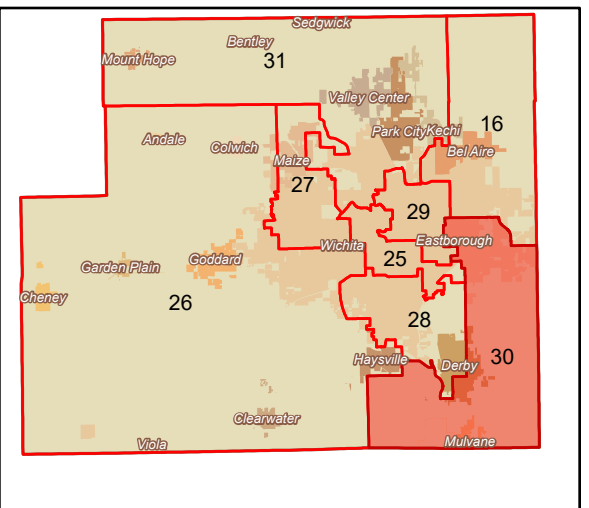

State Senate District 30

Sedgwick County, Kansas

Scale: 1 inch equals 4 miles

- Legend**
- District 30
 - Other District Boundaries
 - Voter Precincts

It is understood that the Sedgwick County GIS, Division of Information and Operations, has no indication or reason to believe that there are inaccuracies in information incorporated in the base map.
 The GIS personnel make no warranty or representation, either expressed or implied, with respect to the information or the data displayed.