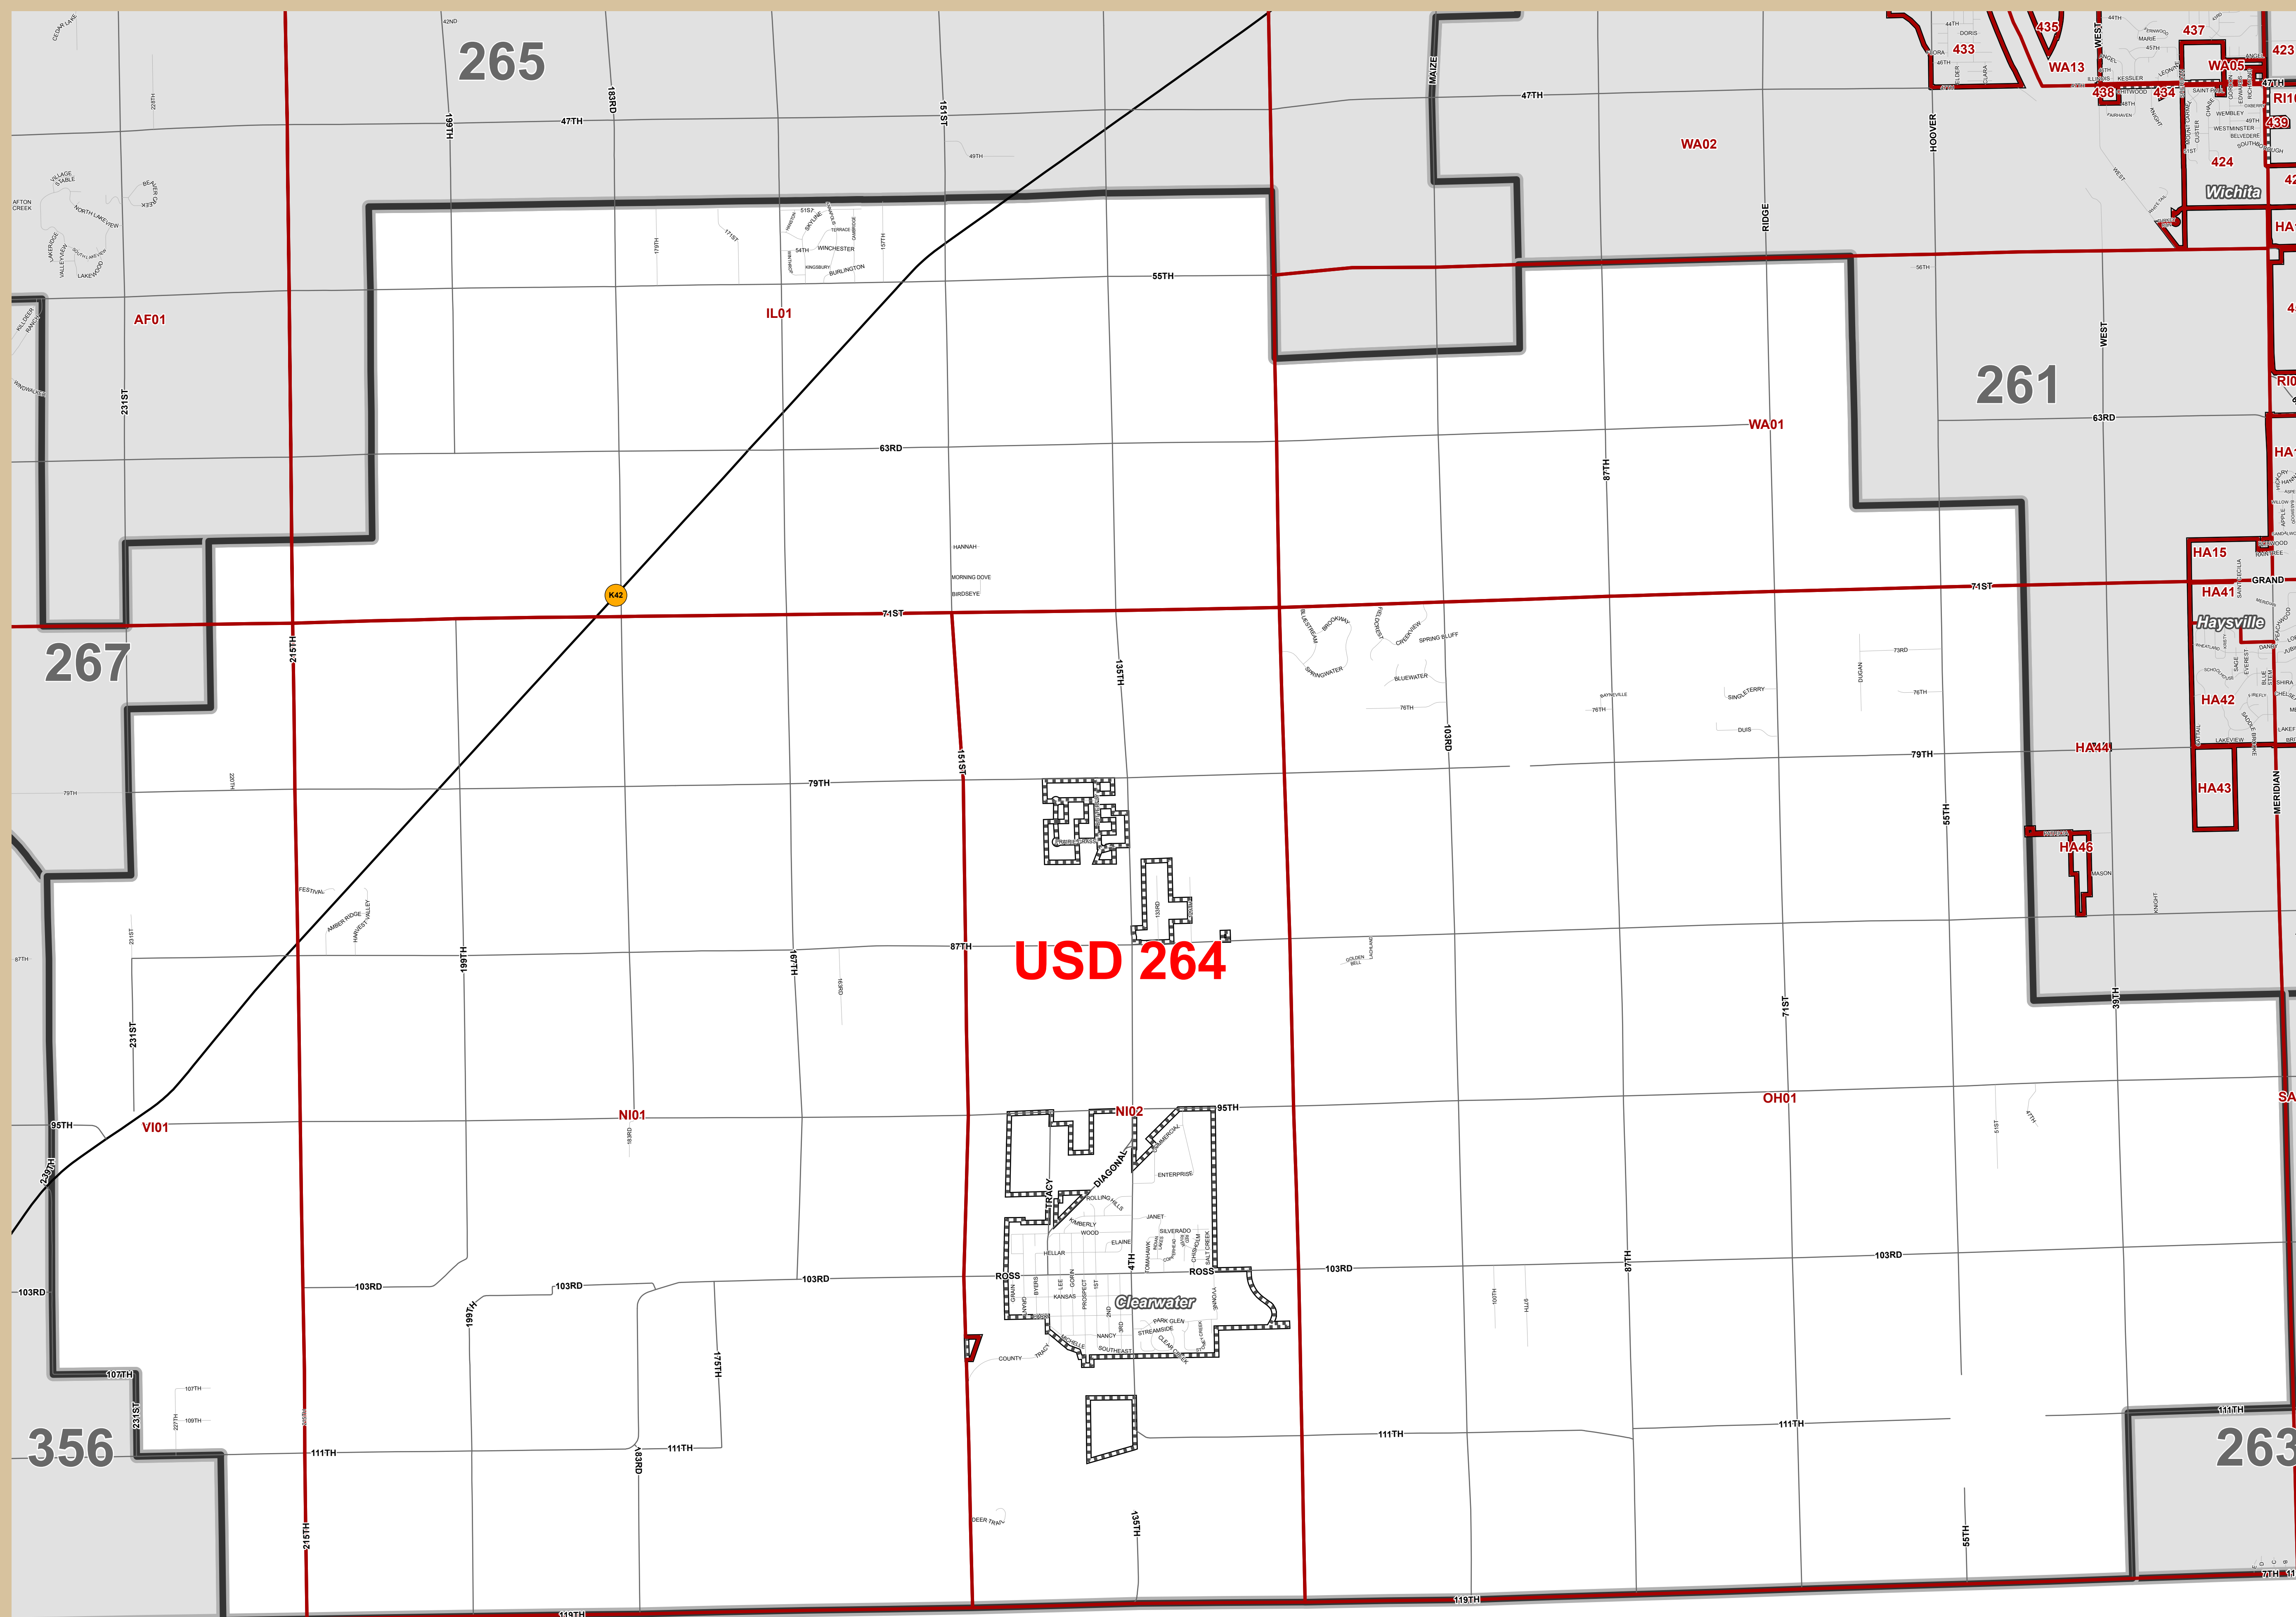

USD 264 Voter Precincts

Sedgwick County,
Kansas

Date: 4/23/2026

It is understood that the Sedgwick County Election Office, and the GIS Division of Information and Operations, has no indication or reason to believe that there are inaccuracies in information incorporated in the base map.

The GIS personnel make no warranty or representation, either expressed or implied, with respect to the information or the data displayed.

Scale: 1 inch equals 2 miles