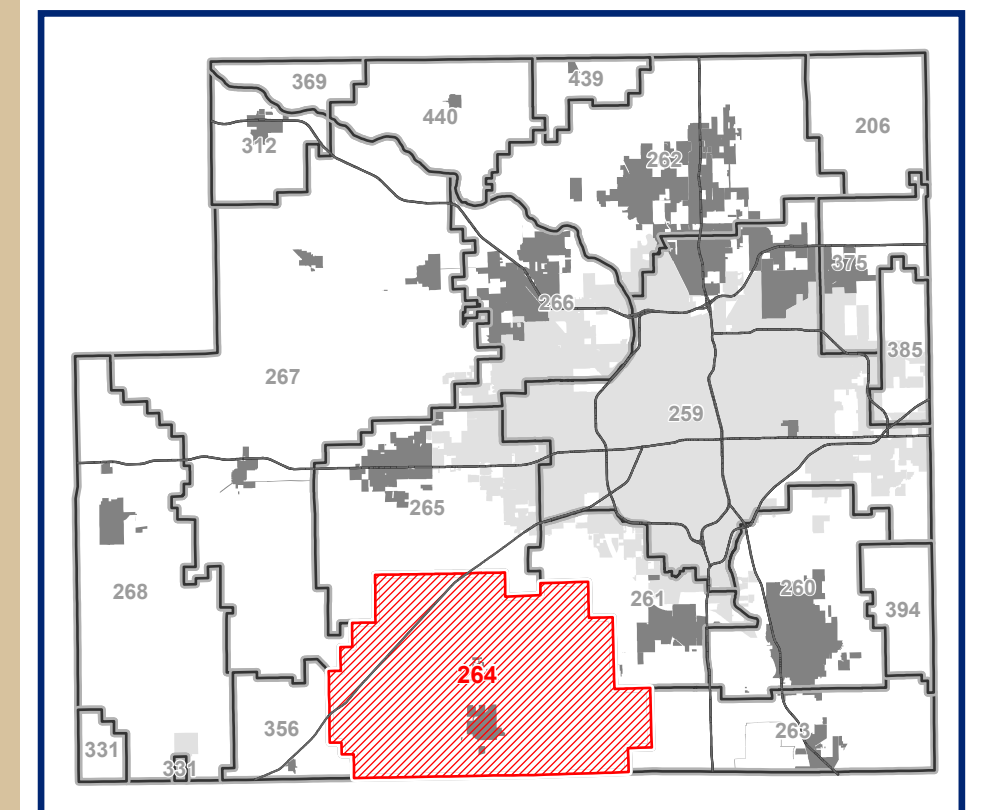

USD 264 Voter Precincts

Sedgwick County,
Kansas

Date: 4/23/2026

It is understood that the Sedgwick County Election Office, and the GIS Division of Information and Operations, has no indication or reason to believe that there are inaccuracies in information incorporated in the base map.

The GIS personnel make no warranty or representation, either expressed or implied, with respect to the information or the data displayed.

Scale: 1 inch equals 2 miles