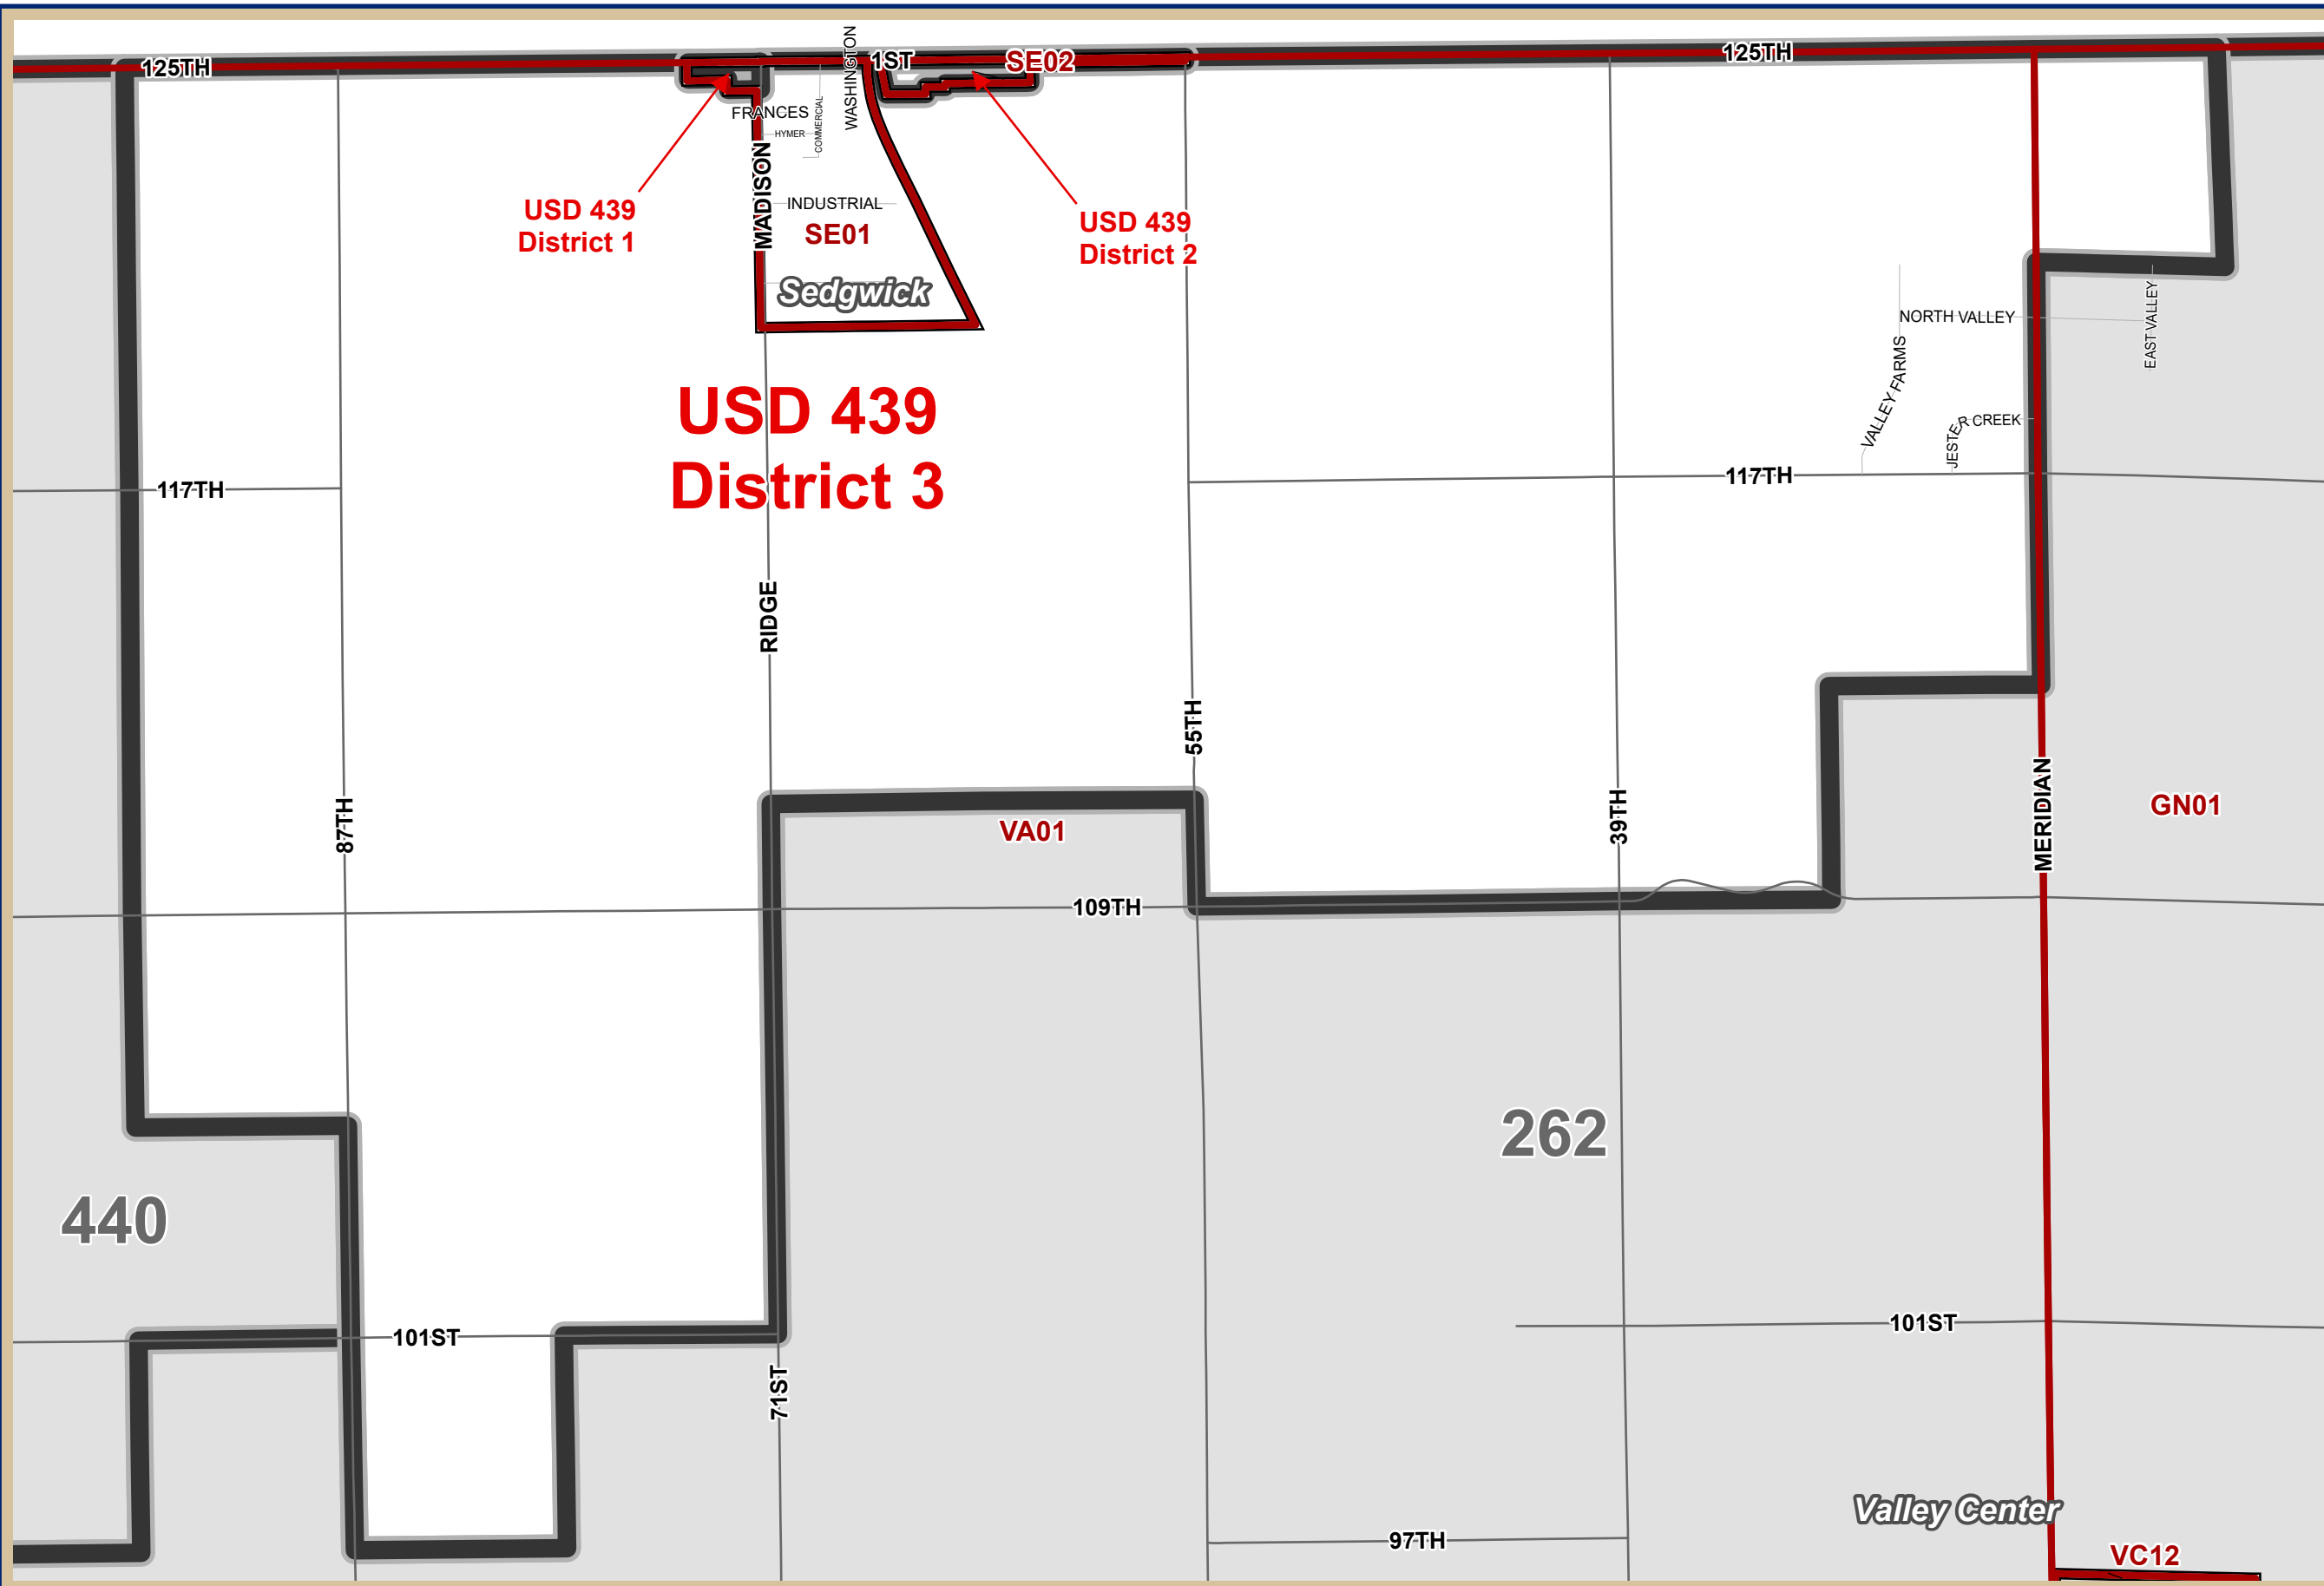

# USD 439 Member Districts Voter Precincts

Sedgwick County, Kansas

Date: 4/23/2026

It is understood that the Sedgwick County GIS, Division of Information and Operations, has no indication or reason to believe that there are inaccuracies in information incorporated in the base map. The GIS personnel make no warranty or representation, either expressed or implied, with respect to the information or the data displayed.