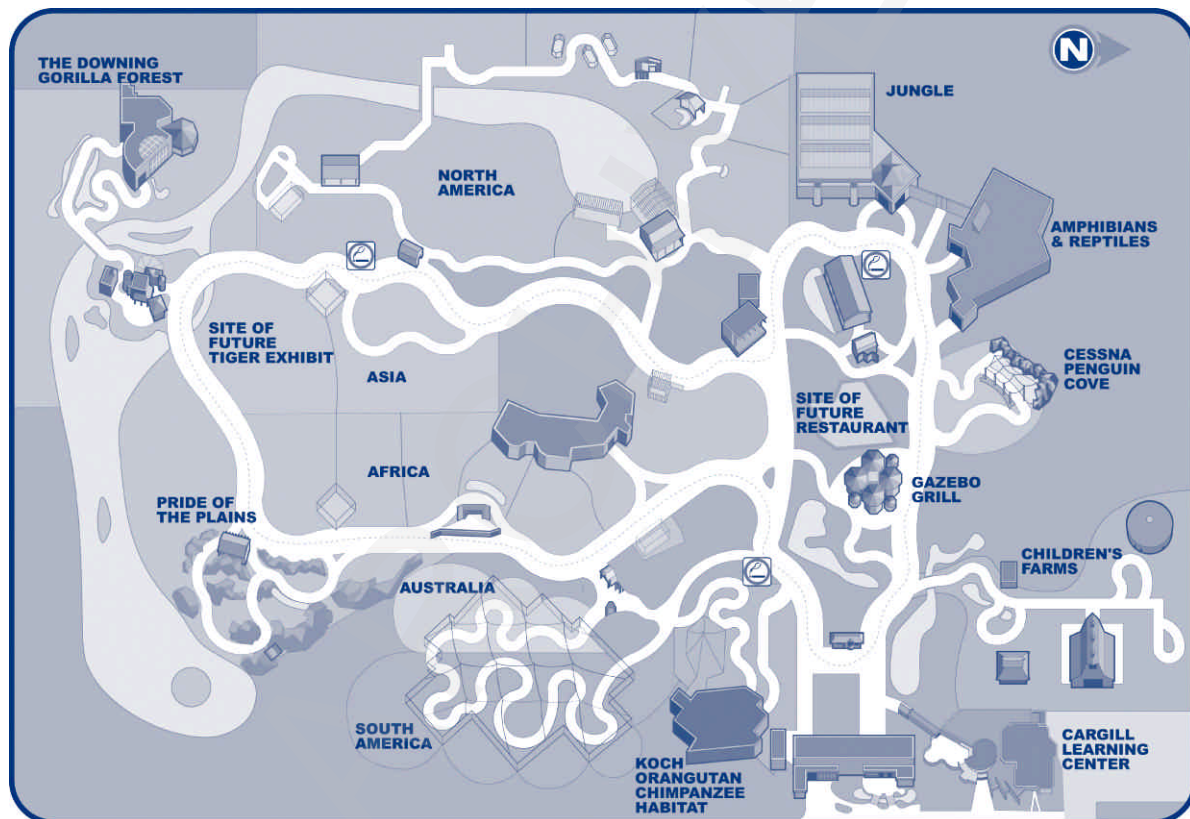

Take Charge of Your Health Challenge

Sedgwick County Health Department Worksite Wellness Program

Sedgwick County Zoo – Walking Program

The Sedgwick County Zoo has a great walking program! You can enjoy a leisurely 1-mile walk around the Zoo, and if you join the Zoo's Membership Walking Program, you can also enjoy the benefit of incentives by tracking your miles!

The Zoo is located on 21st Street, between I-235 and Ridge Road.
For more information, visit www.scz.org!

Take Charge of Your Health

Sedgwick County...
working for you