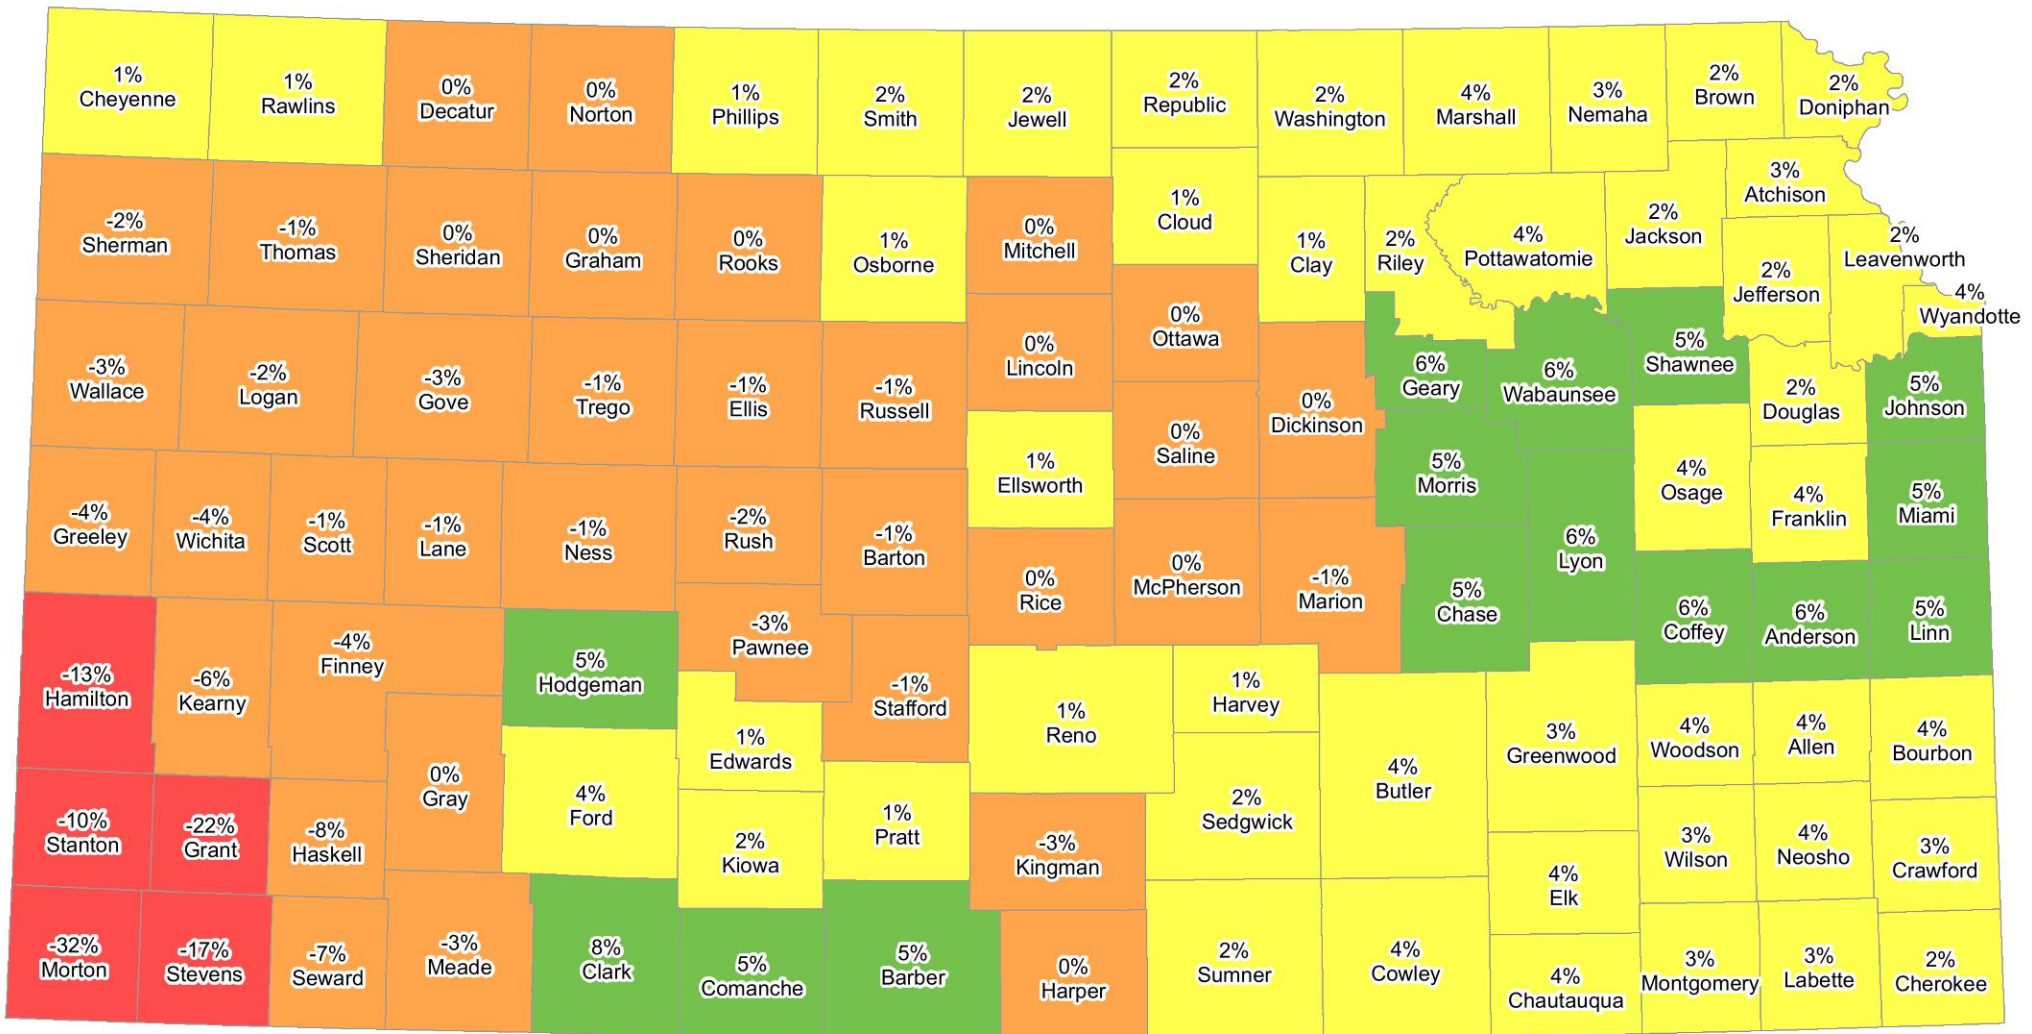

Agricultural Land Values Change from 2020 to 2021

The data used in this map comes from the Property Valuation Division - Kansas Dept of Revenue

% Change

(# of Counties)

February 17th, 2021