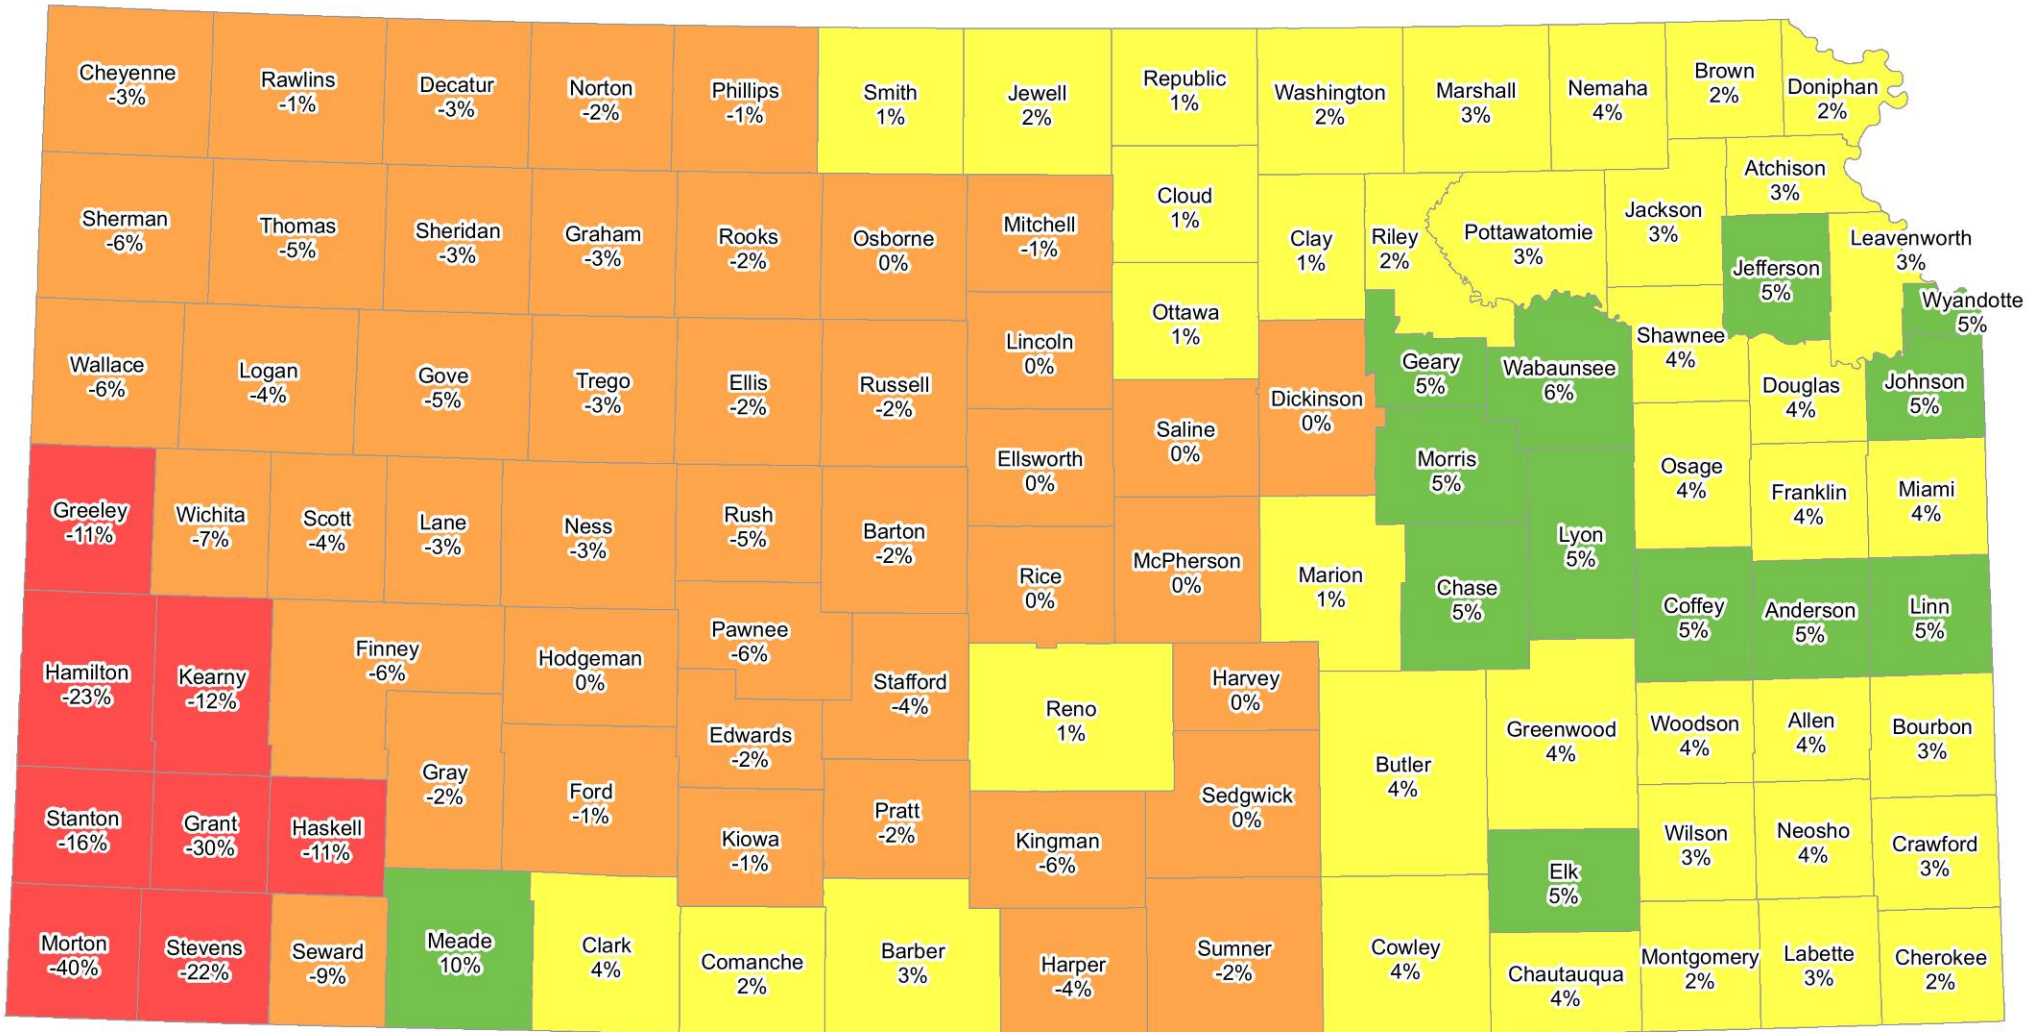

Agricultural Land Values Change from 2021 to 2022

*The number represents the weighted average value change for all land types in the county (dryland, irrigated land, native grass, and tame grass)

% Change

(# of Counties)

January 26, 2022