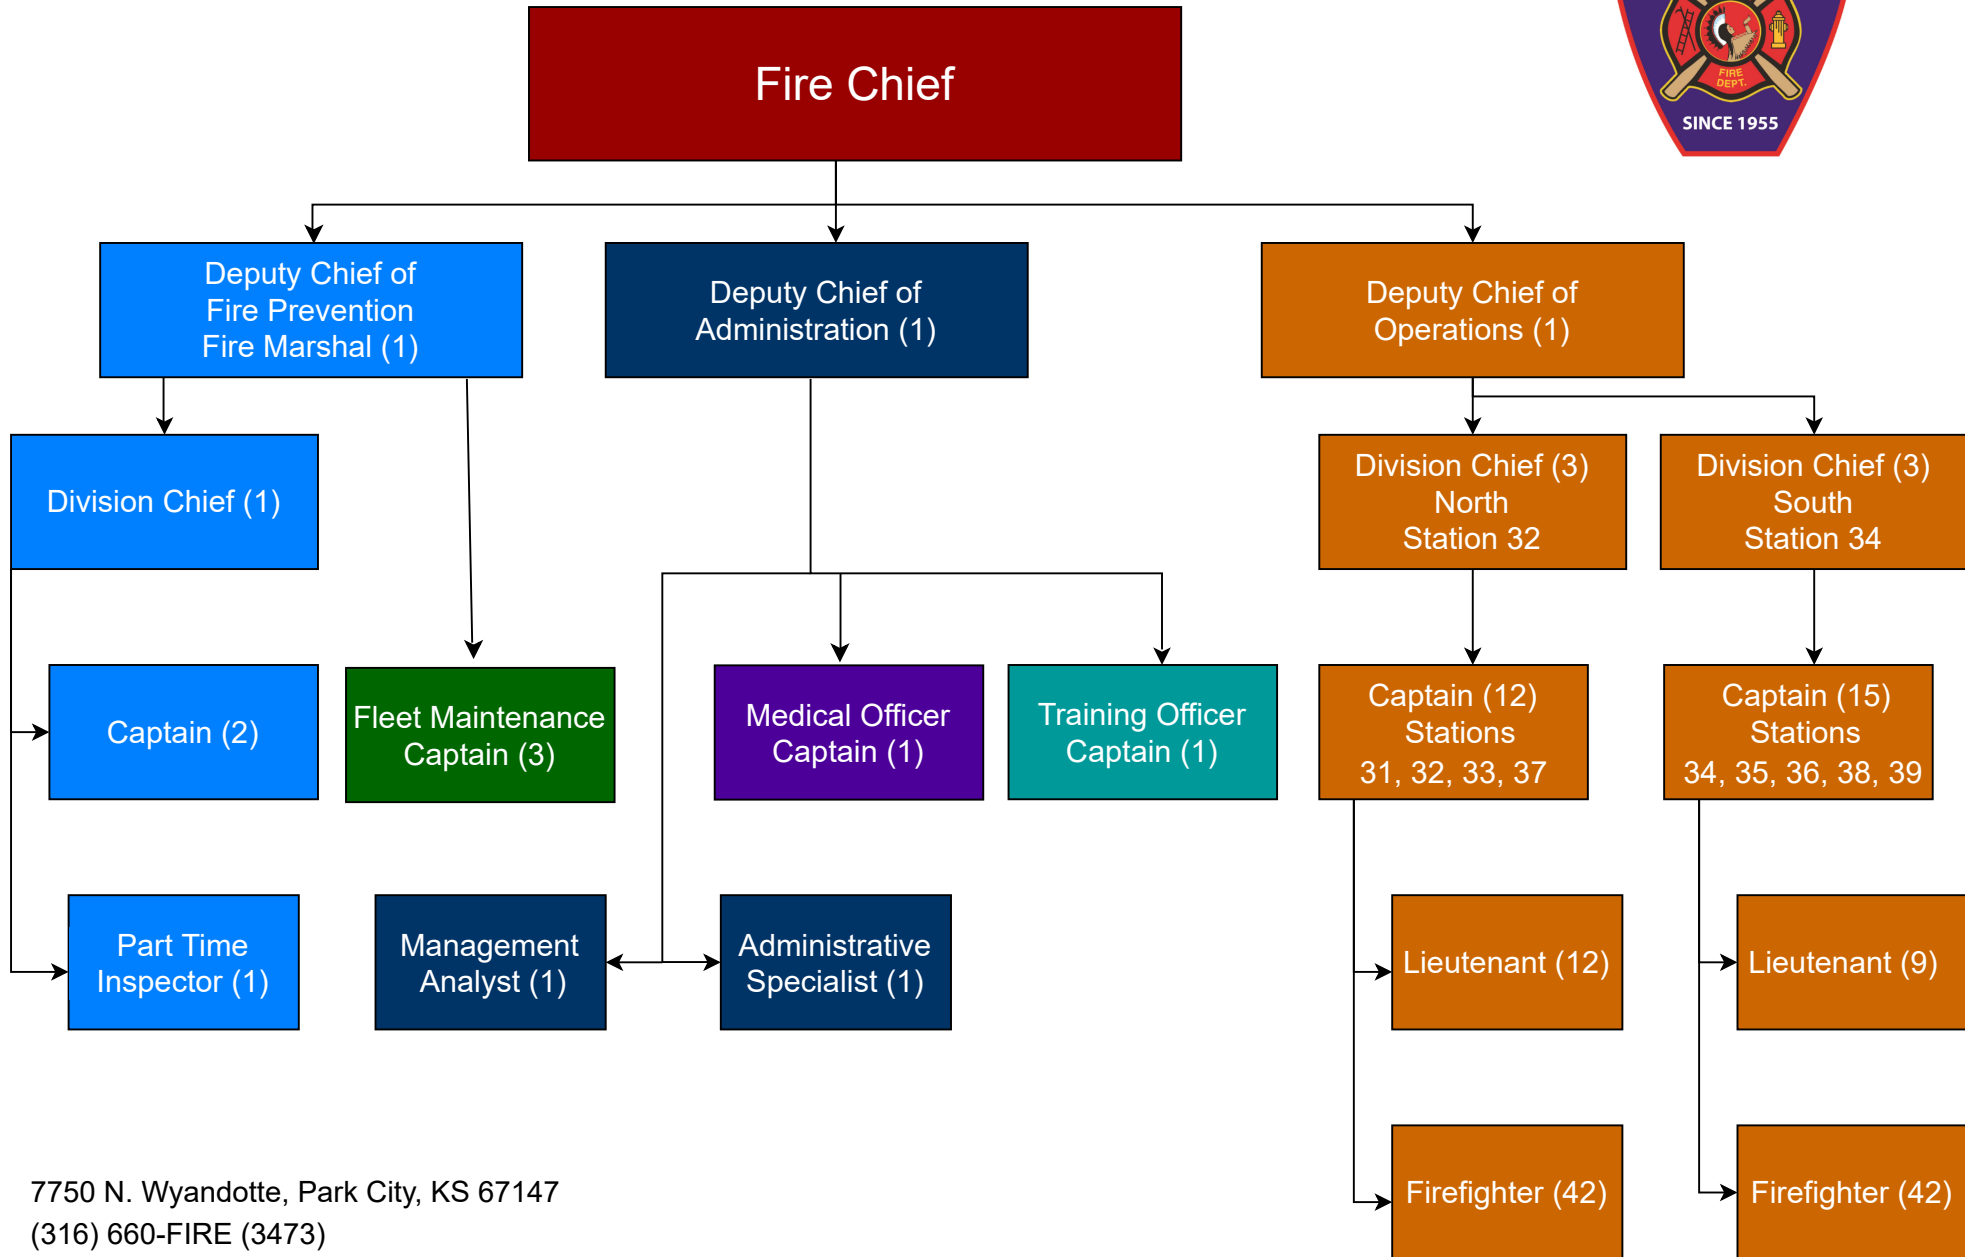

# Sedgwick County Fire District 1

7750 N. Wyandotte, Park City, KS 67147  
 (316) 660-FIRE (3473)  
[sedgwickcounty.org/fire](http://sedgwickcounty.org/fire)